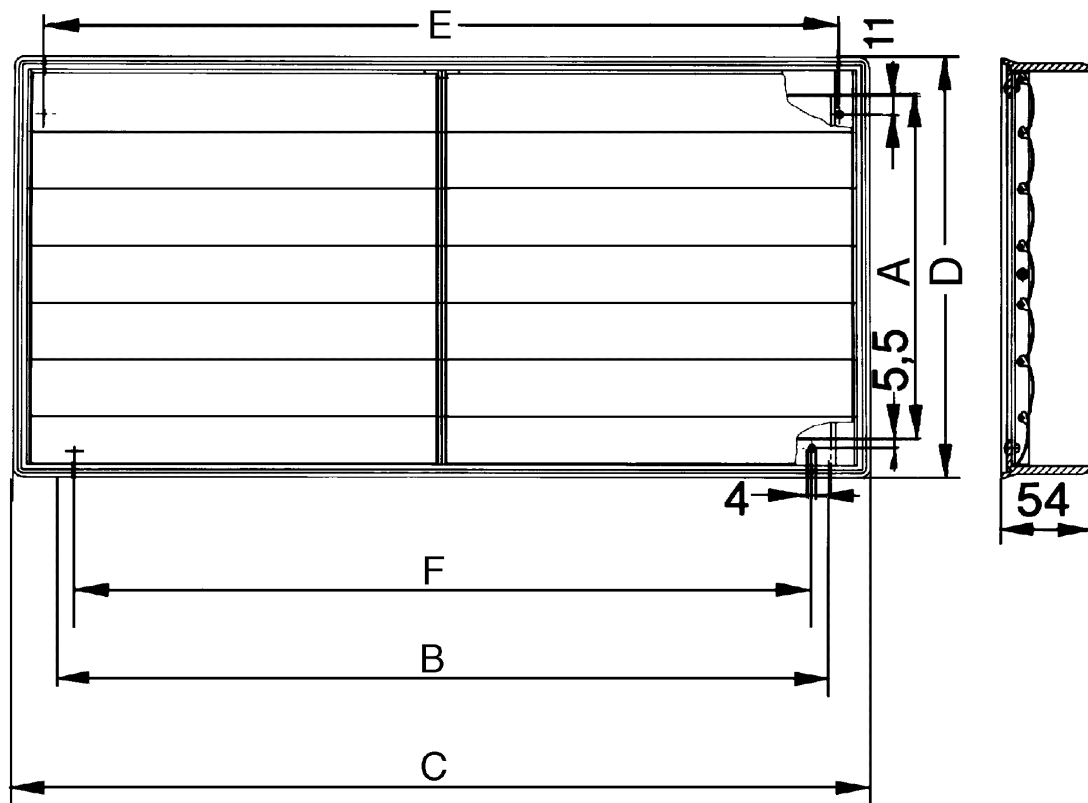

AKP 35

Short description

Airstream-operated opening/closing shutter, channel dimension 700 x 400 mm

Article number 0151.0100

Technical data

Air direction	Air extraction
Loss of pressure	10 Pa
Installation	outside
Installation site	Channel
Installation position	vertical / horizontal
Material	Synthetic material, weather and UV resistant
Colour	Light grey
Weight	2,4 kg
Weight including packaging	3,1 kg
Type of shutter	Airstream-operated opening/closing
Channel dimension	700 mm x 400 mm
Width	785 mm
Height	485 mm
Depth	54 mm
Width with packaging	820 mm
Height with packaging	500 mm
Depth with packaging	65 mm
Ambient temperature	60 °C
Packing unit	1 piece
Range	D
GTIN (EAN)	4012799511007

AKP 35

Dimensioned drawing [mm]

A	B	C	D	E	F
440	740	785	485	751	717