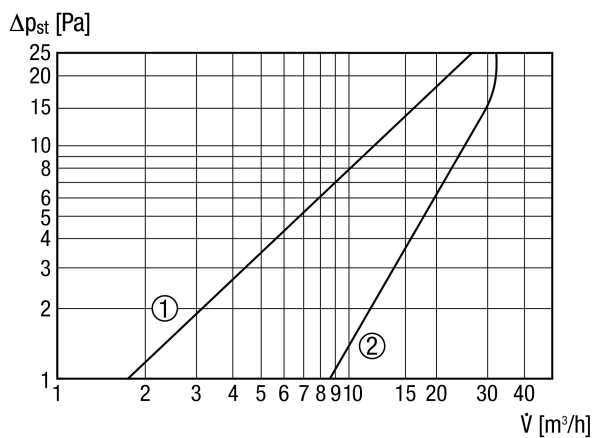

ALD 125

Short description

Sound-insulated outside air opening for decentralised domestic ventilation with manual shutter and plastic external grille, DN 125

Article number 0152.0067

Technical data

Air direction	Ventilation
Max. volumetric flow	30 m ³ /h
Installation site	Wall
Grille material	Synthetic material
Housing material	Synthetic material
Colour	Pure white, similar to RAL 9010
Weight	1,09 kg
Weight including packaging	1,35 kg
Type of filter	Dust filter
Filter class	ISO Coarse 30 % (G2)
Type of shutter	manual, can be locked
Nominal size	125 mm
Width	159 mm
Height	159 mm
Depth	572 mm
Width with packaging	170 mm
Height with packaging	180 mm
Depth with packaging	590 mm
Ambient temperature	60 °C
Rated max. element normal difference in noise level $D_{n,w}$	47 dB
Packing unit	1 piece
Range	B
GTIN (EAN)	4012799520672

ALD 125

Characteristic curve Pressure losses

- ① ISO Coarse 45% dust filter (G3)
- ② ISO Coarse 30% dust filter (G2)

Dimensioned drawing [mm]

- ① ALD 125 square plastic external grille
- ② ALD 125 VA round stainless steel external grille
- ③ Shorten to wall thickness if necessary