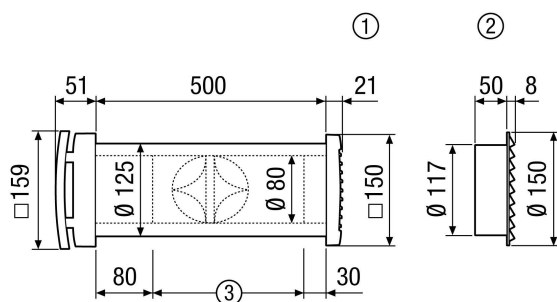

ALD 125

Short description

Sound-insulated outside air opening for decentralised domestic ventilation with manual shutter and plastic external grille, DN 125

Article number 0152.0067

Technical data

Air direction	Ventilation
Max. volumetric flow	30 m ³ /h
Installation site	Wall
Grille material	Synthetic material
Housing material	Synthetic material
Colour	Pure white, similar to RAL 9010
Weight	1,09 kg
Weight including packaging	1,35 kg
Type of filter	Dust filter
Filter class	ISO Coarse 30 % (G2)
Type of shutter	manual, can be locked
Nominal size	125 mm
Width	159 mm
Height	159 mm
Depth	572 mm
Width with packaging	170 mm
Height with packaging	180 mm
Depth with packaging	590 mm
Ambient temperature	60 °C
Rated max. element normal difference in noise level $D_{n,w}$	47 dB
Packing unit	1 piece
Range	B
GTIN (EAN)	4012799520672

ALD 125

Characteristic curve Pressure losses

- ① ISO Coarse 45% dust filter (G3)
- ② ISO Coarse 30% dust filter (G2)

Dimensioned drawing [mm]

- ① ALD 125 square plastic external grille
- ② ALD 125 VA round stainless steel external grille
- ③ Shorten to wall thickness if necessary