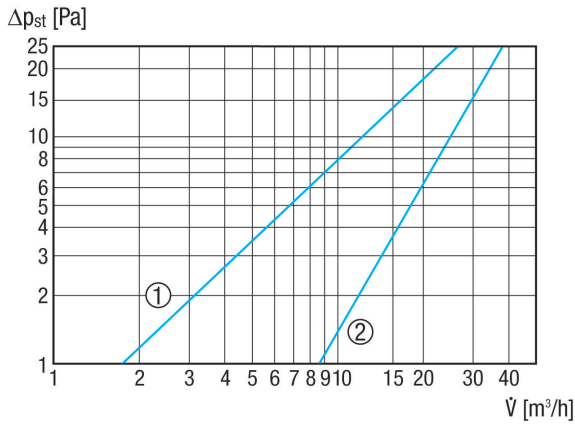

ALD 125 A

Short description

Extension set for sound-insulated outside air opening, DN 125, for decentralised domestic ventilation with manual shutter

Article number 0152.0094

Technical data

Air direction	Ventilation
Max. volumetric flow	30 m ³ /h
Installation site	Wall
Material	Synthetic material
Grille material	Synthetic material
Housing material	Melamine
Colour	Pure white, similar to RAL 9010
Weight	1,1 kg
Weight including packaging	1,4 kg
Type of filter	Dust filter
Filter class	ISO Coarse 30 % (G2)
Type of shutter	manual, can be locked
Nominal size	125 mm
Width	159 mm
Height	159 mm
Depth	572 mm
Width with packaging	170 mm
Height with packaging	180 mm
Depth with packaging	590 mm
Ambient temperature	60 °C
Rated max. element normal difference in noise level D _{n,w}	47 dB
Packing unit	1 piece
Range	B
GTIN (EAN)	4012799520948

ALD 125 A

Characteristic curve

- ① Dust filter ISO Coarse 45 % (G3)
- ② Dust filter ISO Coarse 30% (G2)

Dimensioned drawing [mm]

- ① Shorten to wall thickness if necessary

Dimensioned drawing Complete dimensioning of outside air opening [mm]