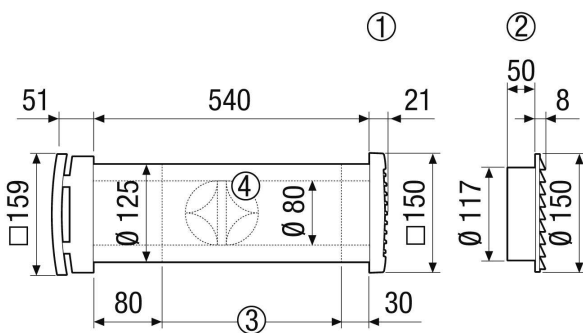

ALD 125 A

Short description

Extension set for sound-insulated outside air opening, DN 125, for decentralised domestic ventilation with manual shutter

Article number 0152.0094

Technical data

Air direction	Ventilation
Max. volumetric flow	30 m ³ /h
Installation site	Wall
Material	Synthetic material
Grille material	Synthetic material
Housing material	Melamine
Colour	Pure white, similar to RAL 9010
Weight	1,1 kg
Weight including packaging	1,4 kg
Type of filter	Dust filter
Filter class	ISO Coarse 30 % (G2)
Type of shutter	manual, can be locked
Nominal size	125 mm
Width	159 mm
Height	159 mm
Depth	572 mm
Width with packaging	170 mm
Height with packaging	180 mm
Depth with packaging	590 mm
Ambient temperature	60 °C
Rated max. element normal difference in noise level D _{n,w}	47 dB
Packing unit	1 piece
Range	B
GTIN (EAN)	4012799520948

ALD 125 A

Characteristic curve

- ① Dust filter ISO Coarse 45 % (G3)
- ② Dust filter ISO Coarse 30% (G2)

Dimensioned drawing [mm]

- ① Shorten to wall thickness if necessary

Dimensioned drawing Complete dimensioning of outside air opening [mm]