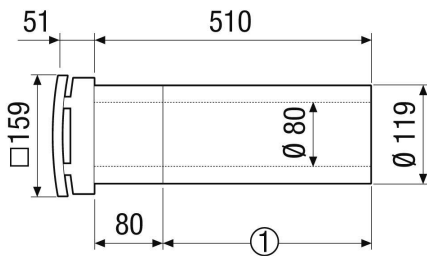

ALD 125 A

Short description

Extension set for sound-insulated outside air opening, DN 125, for decentralised domestic ventilation with manual shutter

Article number 0152.0094

Technical data

Air direction	Ventilation
Max. volumetric flow	30 m ³ /h
Installation site	Wall
Material	Synthetic material
Grille material	Synthetic material
Housing material	Melamine
Colour	Pure white, similar to RAL 9010
Weight	1,1 kg
Weight including packaging	1,4 kg
Type of filter	Dust filter
Filter class	ISO Coarse 30 % (G2)
Type of shutter	manual, can be locked
Nominal size	125 mm
Width	159 mm
Height	159 mm
Depth	572 mm
Width with packaging	170 mm
Height with packaging	180 mm
Depth with packaging	590 mm
Ambient temperature	60 °C
Rated max. element normal difference in noise level D _{n,w}	47 dB
Packing unit	1 piece
Range	B
GTIN (EAN)	4012799520948

ALD 125 A

Characteristic curve

- ① Dust filter ISO Coarse 45 % (G3)
- ② Dust filter ISO Coarse 30% (G2)

Dimensioned drawing [mm]

- ① Shorten to wall thickness if necessary

Dimensioned drawing Complete dimensioning of outside air opening [mm]