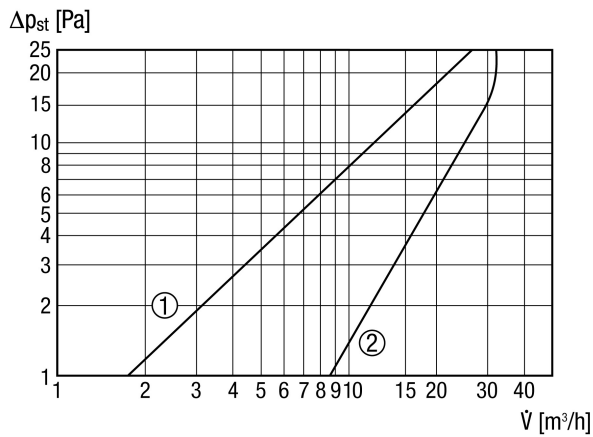

ALD 125 VA

Characteristic curve Pressure losses

- ① ISO Coarse 45% dust filter (G3)
- ② ISO Coarse 30% dust filter (G2)

Dimensioned drawing [mm]