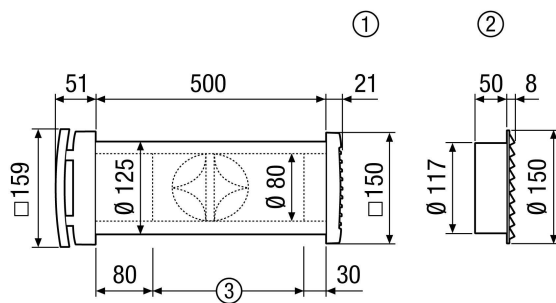

## Technical data

Air direction	Ventilation
Max. volumetric flow	30 m <sup>3</sup> /h
Installation site	Wall
Grille material	Synthetic (internal grille) / Stainless steel (external grille)
Housing material	Synthetic material
Colour	Pure white, similar to RAL 9010
Weight	1,18 kg
Weight including packaging	1,44 kg
Type of filter	Dust filter
Filter class	ISO Coarse 30 % (G2)
Type of shutter	manual, can be locked
Nominal size	125 mm
Width	159 mm
Height	159 mm
Depth	572 mm
Width with packaging	170 mm
Height with packaging	180 mm
Depth with packaging	590 mm
Ambient temperature	60 °C
Rated max. element normal difference in noise level $D_{n,w}$	47 dB
Packing unit	1 piece
Range	B
GTIN (EAN)	4012799520689

## Dimensioned drawing [mm]

- ① ALD 125 square plastic external grille
- ② ALD 125 VA round stainless steel external grille
- ③ Shorten to wall thickness if necessary