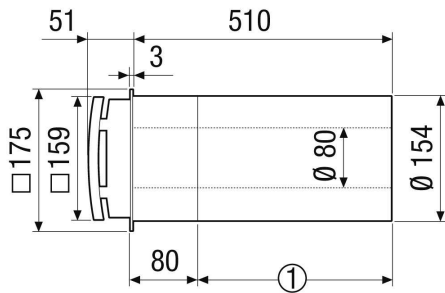

ALD 160 A

Short description

Extension set for sound-insulated outside air opening, DN 160, for decentralised domestic ventilation with manual shutter

Article number 0152.0095

Technical data

Air direction	Ventilation
Max. volumetric flow	30 m ³ /h
Installation site	Outside wall
Material	Synthetic material
Grille material	Synthetic material
Housing material	Melamine
Colour	Pure white, similar to RAL 9010
Weight	1,44 kg
Weight including packaging	1,73 kg
Type of filter	Dust filter
Filter class	ISO Coarse 30 % (G2)
Type of shutter	manual, can be locked
Nominal size	160 mm
Width	175 mm
Height	175 mm
Depth	572,5 mm
Width with packaging	190 mm
Height with packaging	190 mm
Depth with packaging	585 mm
Ambient temperature	60 °C
Rated max. element normal difference in noise level D _{n,w}	53 dB
Packing unit	1 piece
Range	B
GTIN (EAN)	4012799520955

ALD 160 A

Characteristic curve

- ① Dust filter ISO Coarse 45 % (G3)
- ② Dust filter ISO Coarse 30% (G2)

Dimensioned drawing [mm]

- ① Shorten to wall thickness if necessary

Dimensioned drawing [mm]

- ① ALD 160 AK square plastic external grille
- ② ALD 160 AE round stainless steel external grille
- ③ Shorten to wall thickness if necessary
- ④ Optional ALDS ZLV 80 dB storm protection device