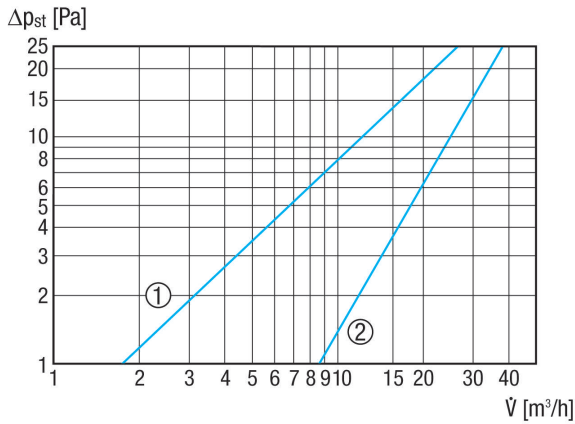

ALD 160 A

Short description

Extension set for sound-insulated outside air opening, DN 160, for decentralised domestic ventilation with manual shutter

Article number 0152.0095

Technical data

Air direction	Ventilation
Max. volumetric flow	30 m ³ /h
Installation site	Outside wall
Material	Synthetic material
Grille material	Synthetic material
Housing material	Melamine
Colour	Pure white, similar to RAL 9010
Weight	1,44 kg
Weight including packaging	1,73 kg
Type of filter	Dust filter
Filter class	ISO Coarse 30 % (G2)
Type of shutter	manual, can be locked
Nominal size	160 mm
Width	175 mm
Height	175 mm
Depth	572,5 mm
Width with packaging	190 mm
Height with packaging	190 mm
Depth with packaging	585 mm
Ambient temperature	60 °C
Rated max. element normal difference in noise level D _{n,w}	53 dB
Packing unit	1 piece
Range	B
GTIN (EAN)	4012799520955

ALD 160 A

Characteristic curve

- ① Dust filter ISO Coarse 45 % (G3)
- ② Dust filter ISO Coarse 30% (G2)

Dimensioned drawing [mm]

- ① Shorten to wall thickness if necessary

Dimensioned drawing [mm]

- ① ALD 160 AK square plastic external grille
- ② ALD 160 AE round stainless steel external grille
- ③ Shorten to wall thickness if necessary
- ④ Optional ALDS ZLV 80 dB storm protection device