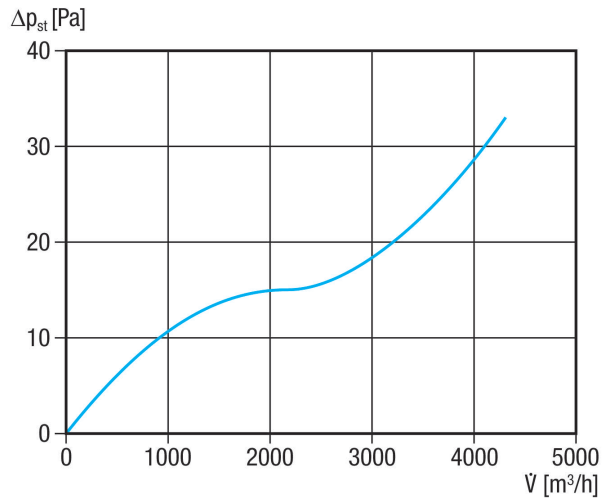

AS 40 Ex

Short description

Airstream-operated shutter, DN 400, made of conductive plastic, only suitable for outgoing air

Article number 0151.0406

Technical data

Air direction	Air extraction
Installation	outside
Installation site	Exhaust air opening on the exterior wall
Installation position	vertical
Material	Synthetic material
Colour	Black
Weight	1,05 kg
Weight including packaging	1,44 kg
Type of shutter	Airstream-operated opening/closing
Connection diameter	422 mm
Nominal size	400 mm
Width	462 mm
Height	462 mm
Depth	26 mm
Width with packaging	555 mm
Height with packaging	555 mm
Depth with packaging	40 mm
Ambient temperature	60 °C
Packing unit	1 piece
Range	G
GTIN (EAN)	4012799514060

AS 40 Ex

Characteristic curve

Dimensioned drawing [mm]