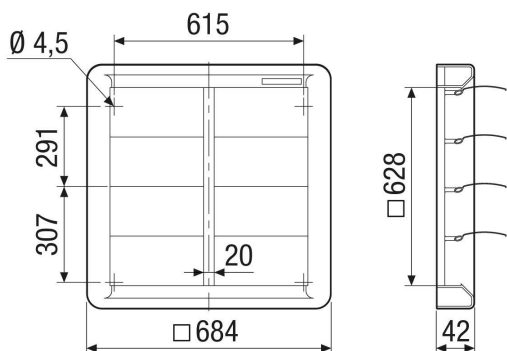

AS 60

Short description

Airstream-operated shutter, DN 600, with galvanised grille

Article number 0151.0337

Technical data

Air direction	Air extraction
Installation	outside
Installation site	Wall
Installation position	vertical / horizontal
Material	Synthetic material, weather and UV resistant
Colour	Traffic white, similar to RAL 9016
Lamella colour	Silver grey
Weight	2,56 kg
Weight including packaging	3,06 kg
Type of shutter	Airstream-operated opening/closing
Nominal size	600 mm
Width	622 mm
Height	622 mm
Depth	42 mm
Width with packaging	750 mm
Height with packaging	700 mm
Depth with packaging	50 mm
Ambient temperature	60 °C
Packing unit	1 piece
Range	C
GTIN (EAN)	4012799513377

AS 60

Characteristic curve Pressure losses

Dimensioned drawing [mm]

① Number of lamellae 11