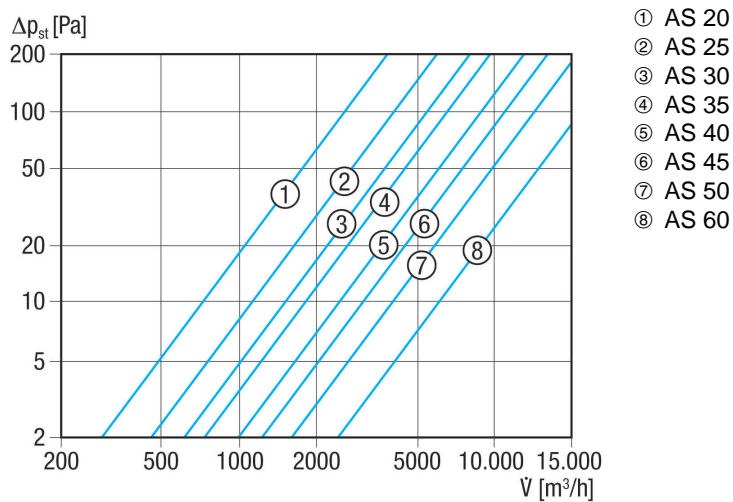

AS 60

Short description

Airstream-operated shutter, DN 600, with galvanised grille

Article number 0151.0337

Technical data

Air direction	Air extraction
Installation	outside
Installation site	Wall
Installation position	vertical / horizontal
Material	Synthetic material, weather and UV resistant
Colour	Traffic white, similar to RAL 9016
Lamella colour	Silver grey
Weight	2,56 kg
Weight including packaging	3,06 kg
Type of shutter	Airstream-operated opening/closing
Nominal size	600 mm
Width	622 mm
Height	622 mm
Depth	42 mm
Width with packaging	750 mm
Height with packaging	700 mm
Depth with packaging	50 mm
Ambient temperature	60 °C
Packing unit	1 piece
Range	C
GTIN (EAN)	4012799513377

AS 60

Characteristic curve Pressure losses

Dimensioned drawing [mm]

① Number of lamellae 11