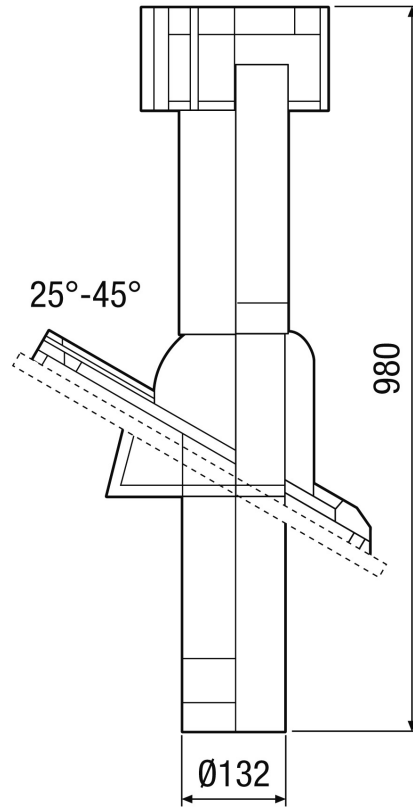

## Technical data

Air direction	Ventilation and air extraction
Material	Synthetic material
Colour	Black
Weight	1,2 kg
Weight including packaging	1,94 kg
Nominal size	125 mm
Width	850 mm
Height	980 mm
Depth	270 mm
Width with packaging	850 mm
Height with packaging	270 mm
Depth with packaging	270 mm
Packing unit	1 piece
Range	B
GTIN (EAN)	4012799923749

## Characteristic curve

## Dimensioned drawing [mm]

DF 125 with DP 125 A  
For flat roofs

# DF 125 S

Dimensioned drawing [mm]

DF 125 with DP 125 TF/SF/TB/SB  
For pitched roofs