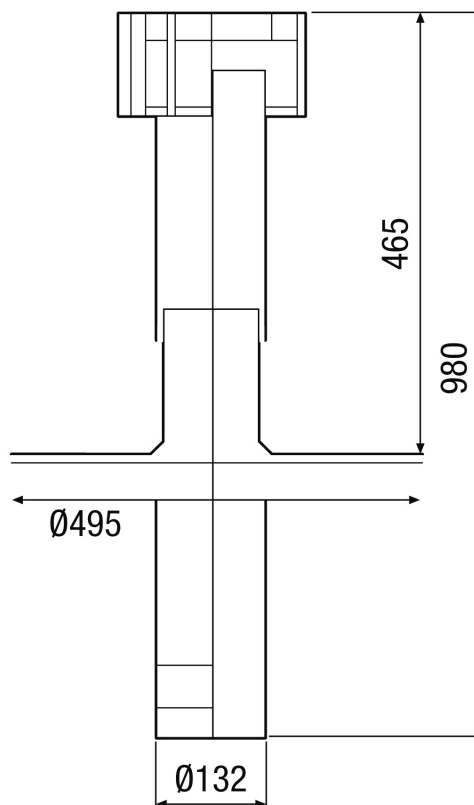

## Short description

Roof outlet with roof cowl, colour: black, DN 125 connection

Article number 0092.0374

## Technical data

Air direction	Ventilation and air extraction
Material	Synthetic material
Colour	Black
Weight	1,2 kg
Weight including packaging	1,94 kg
Nominal size	125 mm
Width	850 mm
Height	980 mm
Depth	270 mm
Width with packaging	850 mm
Height with packaging	270 mm
Depth with packaging	270 mm
Packing unit	1 piece
Range	B
GTIN (EAN)	4012799923749

## Characteristic curve

## Dimensioned drawing [mm]

DF 125 with DP 125 A  
For flat roofs