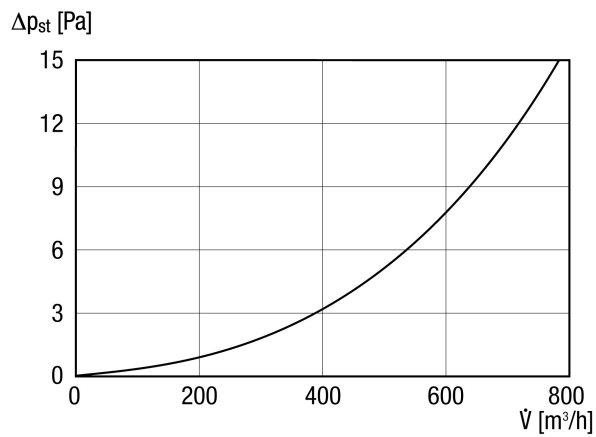

DF 125 S

Characteristic curve

Dimensioned drawing [mm]