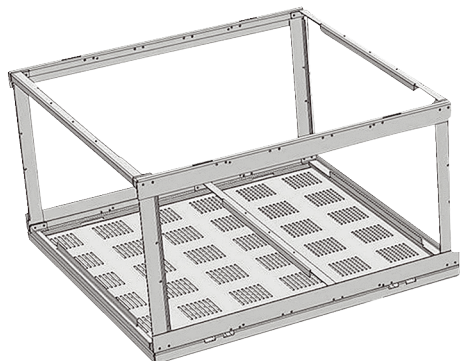

# DM 1200 PP+

## Short description

Dummy module 1200 mm for covering duct connections in the room

Article number 0018.1459

## Technical data

Installation site	PP+ unit
Material	Metal
Colour	similar to traffic white, RAL 9016
Weight	18 kg
Weight including packaging	22 kg
Width	1.200 mm
Height	346 mm
Depth	600 mm
Width with packaging	1.220 mm
Height with packaging	400 mm
Depth with packaging	620 mm
Packing unit	1 piece
Range	X
GTIN (EAN)	4012799322757