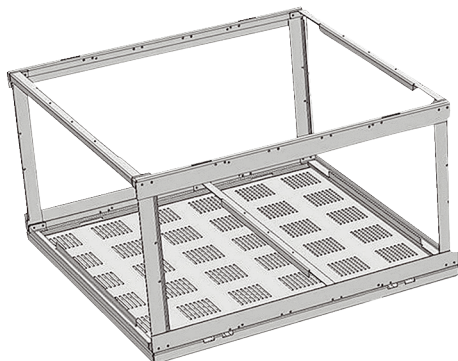

DM 600 PP+

Short description

Dummy module 600 mm for covering duct connections in the room

Article number 0018.1458

Technical data

| | |
|----------------------------|------------------------------------|
| Installation site | PP+ unit |
| Material | Synthetic material |
| Colour | similar to traffic white, RAL 9016 |
| Weight | 12 kg |
| Weight including packaging | 15 kg |
| Width | 600 mm |
| Height | 346 mm |
| Depth | 600 mm |
| Width with packaging | 620 mm |
| Height with packaging | 400 mm |
| Depth with packaging | 620 mm |
| Packing unit | 1 piece |
| Range | X |
| GTIN (EAN) | 4012799322740 |