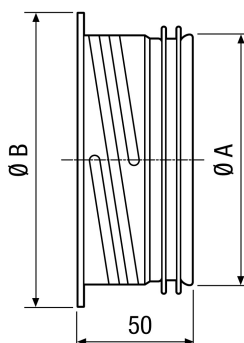

EBR-D 20

Short description

Mounting frame with sealing for TFA 20 or TFZ 20 metal disk valve

Article number 0092.0497

Technical data

Air direction	Ventilation and air extraction
Material	Sheet steel, galvanised
Colour	galvanised
Weight	0,2 kg
Weight including packaging	0,23 kg
Suitable for nominal size	200 mm
Width	225 mm
Height	225 mm
Depth	50 mm
Width with packaging	225 mm
Height with packaging	225 mm
Depth with packaging	50 mm
Packing unit	1 piece
Range	C
GTIN (EAN)	4012799924975

Dimensioned drawing [mm]

A	B
200	225

EBR-D 20