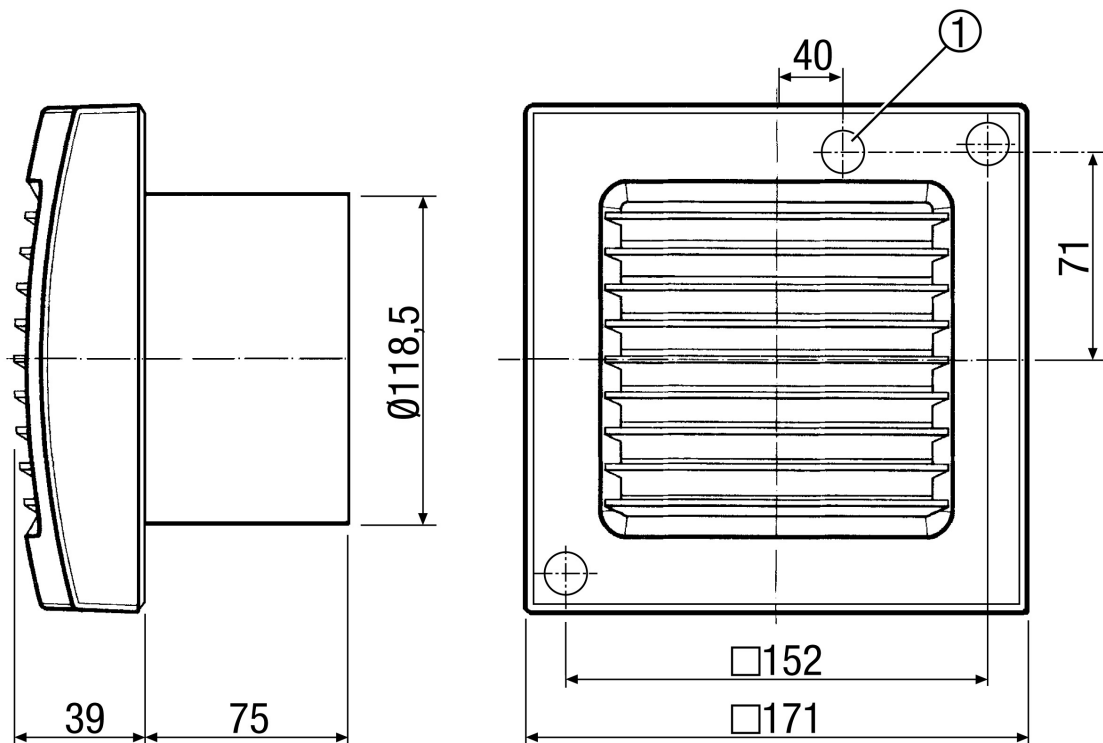

## Technical data

Model	Light control
Air flow volume	170 m <sup>3</sup> /h
Rotating speed	2.600 1/min
Speed controllable	–
Reversing capacity	–
Type of voltage	Alternating current
Rated voltage	230 V
Frequency	50 Hz/60 Hz
Power consumption	19 W
I <sub>max</sub>	0,14 A
Degree of protection	IP 45
Mains cable	3 / 1,5 mm <sup>2</sup>
Installation site	Wall
Type of installation	Surface-mounted
Installation position	any
Material	Synthetic material
Colour	Traffic white, similar to RAL 9016
Weight	0,9 kg
Nominal size	120 mm
Width	171 mm
Height	171 mm
Depth	114 mm
Airstream temperature at I <sub>Max</sub>	40 °C
Overrun time	6 min
Start delay	50 s
Sound pressure level	42 dB(A) (Distance 3 m, Free-field conditions)
Packing unit	1 piece
Range	A
GTIN (EAN)	4012799840084

## Dimensioned drawing [mm]

① Cable entry