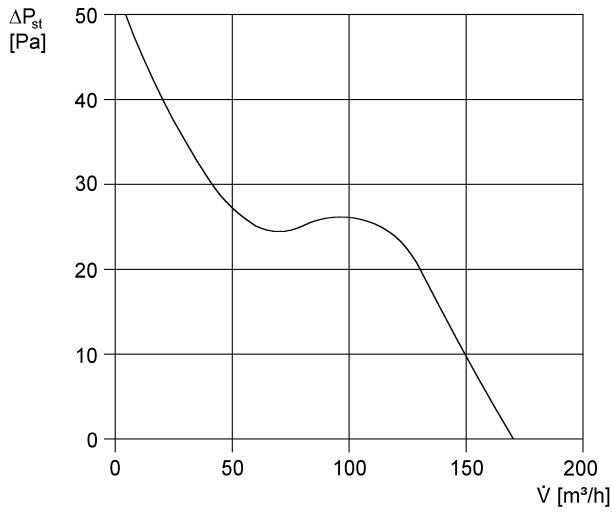

ECA 120 F

Characteristic curve

V = 230 or 24 V
f = 50 Hz
n = 2600 min⁻¹

Dimensioned drawing [mm]