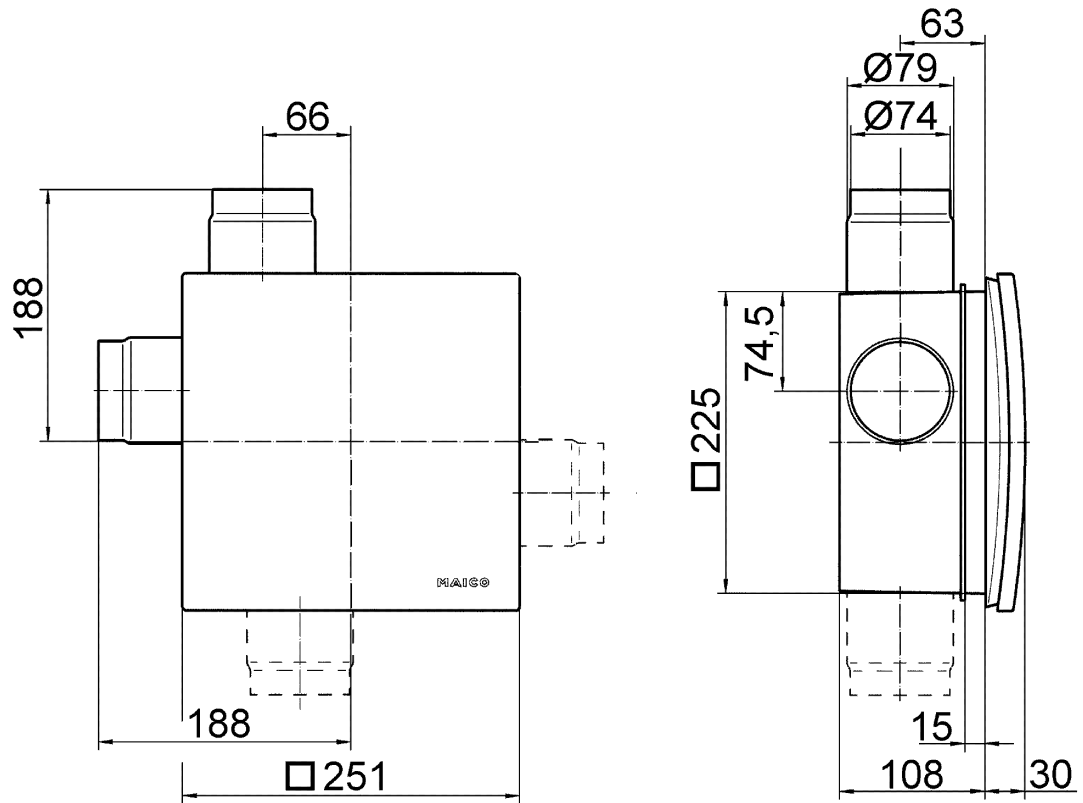

ER - UPD

Short description

Recessed-mounted housing with fire protection shut-off device for fitting an ER 60 / ER 100 fan or Centro-M / Centro-E / Centro-H exhaust air element, second room connection possible on right/left/at bottom

Application examples

Bathroom, Kitchen, Multiple family unit, Day room, Dining room

Article number 0093.0972

Technical data

Model	Metal exhaust socket at side with metal shut-off shutter, with airstream-operated triggering device, without fire protection housing, second room connection possible on right/left/at bottom
Air direction	Air extraction
Installation site	Wall / Ceiling
Type of installation	Recessed-mounted
Material	Synthetic material
Colour	Black
Weight	0,66 kg
Weight including packaging	0,93 kg
Fire protection	Yes
Shut-off device	integrated
Air outlet direction	at side
Connection diameter	75 mm / 80 mm
Width	225 mm
Height	225 mm
Depth	108 mm
Width with packaging	310 mm
Height with packaging	240 mm
Depth with packaging	120 mm
Approval number	Z-51.1-46
Packing unit	1 piece
Range	B
GTIN (EAN)	4012799939726

ER - UPD

Dimensioned drawing [mm]

ER - UPD

Dimensioned drawing [mm]

ER-UPD with second room connection