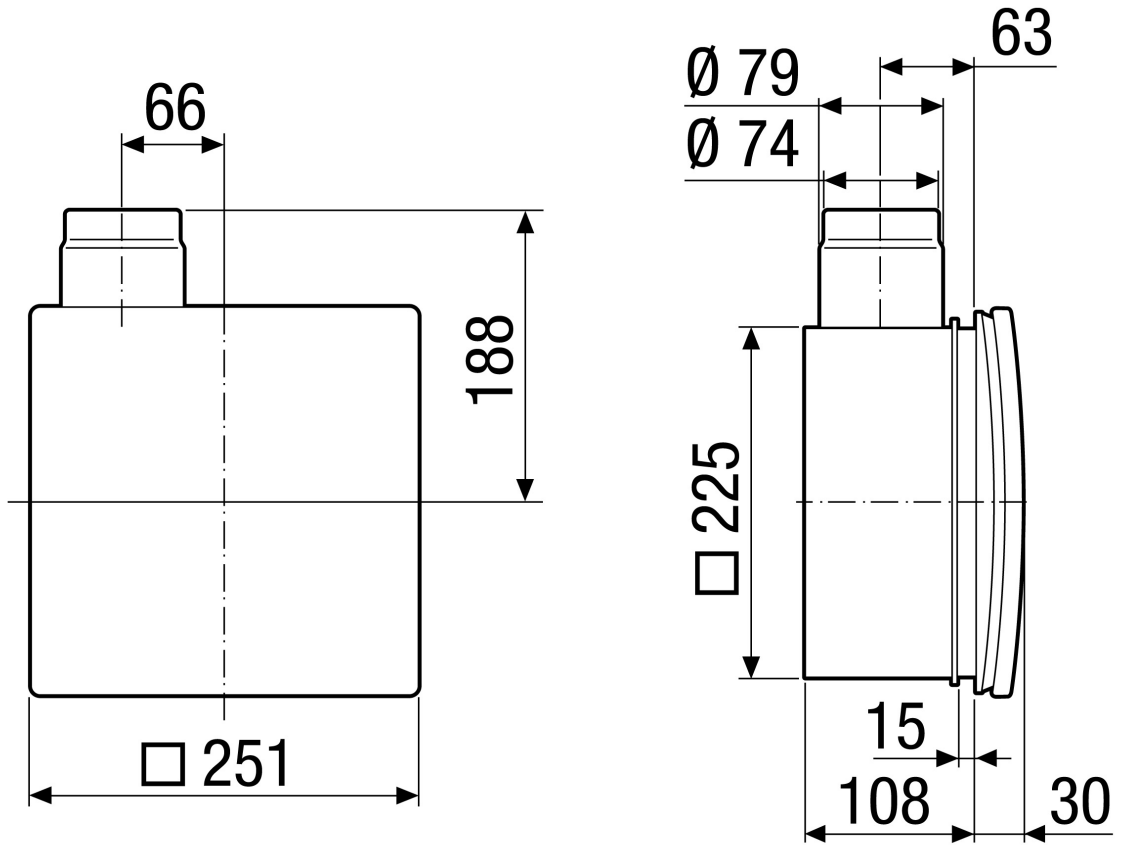

ER - UPD

Short description

Recessed-mounted housing with fire protection shut-off device for fitting an ER 60 / ER 100 fan or Centro-M / Centro-E / Centro-H exhaust air element, second room connection possible on right/left/at bottom

Application examples

Bathroom, Kitchen, Multiple family unit, Day room, Dining room

Article number 0093.0972

Technical data

Model	Metal exhaust socket at side with metal shut-off shutter, with airstream-operated triggering device, without fire protection housing, second room connection possible on right/left/at bottom
Air direction	Air extraction
Installation site	Wall / Ceiling
Type of installation	Recessed-mounted
Material	Synthetic material
Colour	Black
Weight	0,66 kg
Weight including packaging	0,93 kg
Fire protection	Yes
Shut-off device	integrated
Air outlet direction	at side
Connection diameter	75 mm / 80 mm
Width	225 mm
Height	225 mm
Depth	108 mm
Width with packaging	310 mm
Height with packaging	240 mm
Depth with packaging	120 mm
Approval number	Z-51.1-46
Packing unit	1 piece
Range	B
GTIN (EAN)	4012799939726

ER - UPD

Dimensioned drawing [mm]

ER - UPD

Dimensioned drawing [mm]

ER-UPD with second room connection