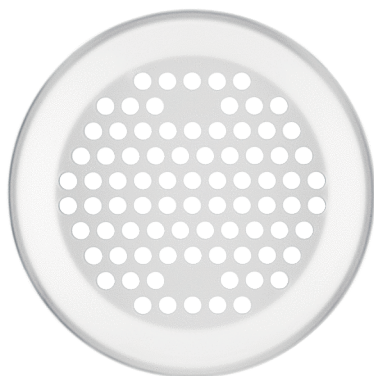

FFS-WGBW

Short description

Designer wall/ceiling grille, suitable for the FFS-WA wall/ceiling outlet. The grille made of white painted stainless steel has a modern design with a circular pattern of holes. It is held in place with clamps, diameter: 150 mm, height: 38 mm, scope of delivery: 1 wall/ceiling grille, 1 regenerable filter

Application examples

Single-family house, Multiple family unit, Office, New build, Redevelopment

Article number 0055.0894

Technical data

Model	Design with circular pattern of holes
Type of installation	Fastening with clamps
Material	Stainless steel, painted white
Weight	0,14 kg
Diameter	150 mm
Width	150 mm
Height	150 mm
Depth	38 mm
Packing unit	1 piece
Range	K
GTIN (EAN)	4012799558941