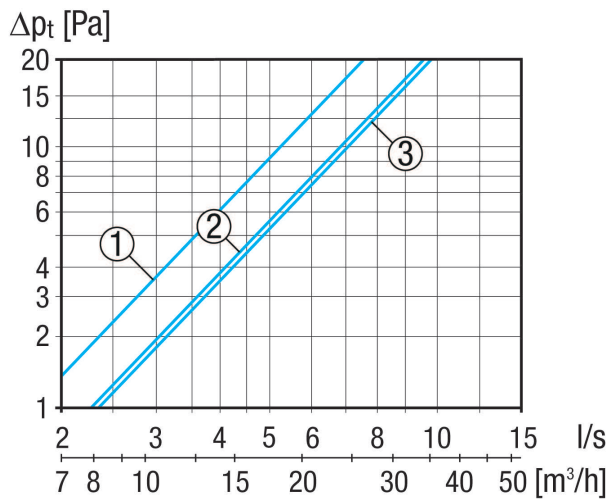

F 32-IB

Short description

Window valve inner part F 32-IB, colour: brown, similar to RAL 8017

Article number 0059.0293

Technical data

Air direction	Supply air
Max. volumetric flow	16 m ³ /h / 22 m ³ /h / 25 m ³ /h / at 4 Pa / at 8 Pa / at 10 Pa
Installation site	upper window frame
Material	ABS plastic
Colour	brown, similar to RAL 8017
Weight	0,04 kg
Weight including packaging	0,05 kg
Width	368 mm
Height	16 mm
Depth	17 mm
Width with packaging	370 mm
Height with packaging	32 mm
Depth with packaging	18 mm
Packing unit	1 piece
Range	B
GTIN (EAN)	4012799592938

F 32-IB

Characteristic curve

- ① F 32 Drill holes: 20 x \varnothing 12 mm
- ② F 32 with air duct F 33-W slot milling: 338 x 15 mm
- ③ F 32 Slot milling: 3 x (100 x 12 mm)

Dimensioned drawing [mm]