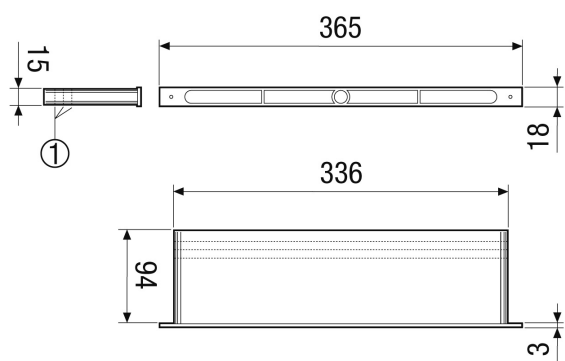

F 33-W

Short description

Air duct F 33-W for window valve, required when installing window valves in hollow profiles, guides the fresh air directly into the rooms and prevents the window profile from cooling down

Article number 0059.0294

Technical data

Air direction	Supply air
Installation site	Hollow profile window / upper window frame
Material	ABS plastic
Colour	White, similar to RAL 9010
Weight	0,12 kg
Weight including packaging	0,13 kg
Width	336 mm
Height	15 mm
Depth	94 mm
Width with packaging	365 mm
Height with packaging	18 mm
Depth with packaging	98 mm
Packing unit	1 piece
Range	B
GTIN (EAN)	4012799592945

Dimensioned drawing [mm]

① Cut marking

F 33-W