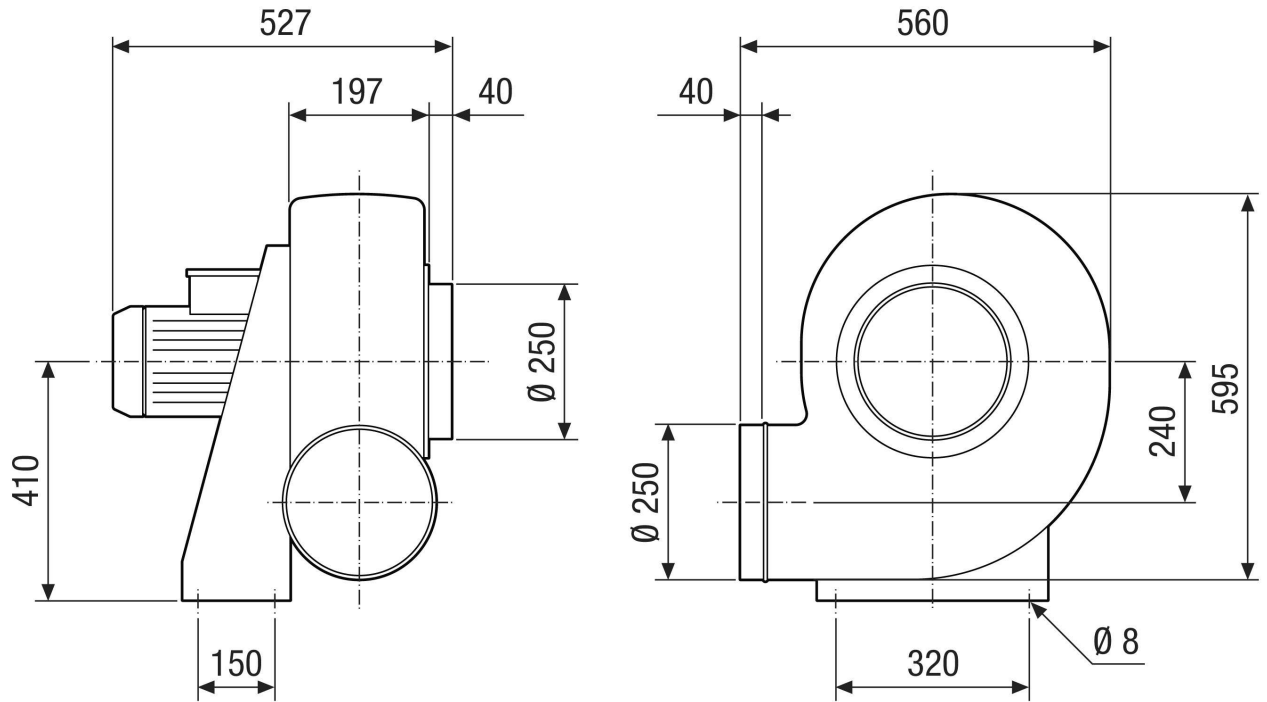

## Short description

Centrifugal blower made of plastic with circular air outlet, 4-pole, size 310, connection diameter 250 mm, three-phase AC, explosion-proof, medium: gas

## Technical data

Air flow volume	2.250 m³/h
Rotating speed	1.440 1/min
Impeller type	radial
Speed controllable	✓
Reversing capacity	–
Type of voltage	Three-phase AC
Rated voltage	400 V
Frequency	50 Hz
Nominal output	250 W
I <sub>nom</sub>	0,8 A
Degree of protection	IP 55
Insulation class	F
Pole-changeable	–
Installation site	Duct connection
Installation position	Horizontal
Housing material	Plastic, polyethylene
Impeller material	Plastic, polypropylene
Colour	Black
Weight	45 kg
Weight including packaging	68 kg
Connection diameter	250 mm
Size	310
Width	530 mm
Height	640 mm
Depth	560 mm
Width with packaging	1.200 mm
Height with packaging	800 mm
Depth with packaging	790 mm
EX designation in accordance with the ATEX Directive	Ex II 3 G

## Characteristic curve

# GRK R 31/4 D Ex

Dimensioned drawing [mm]