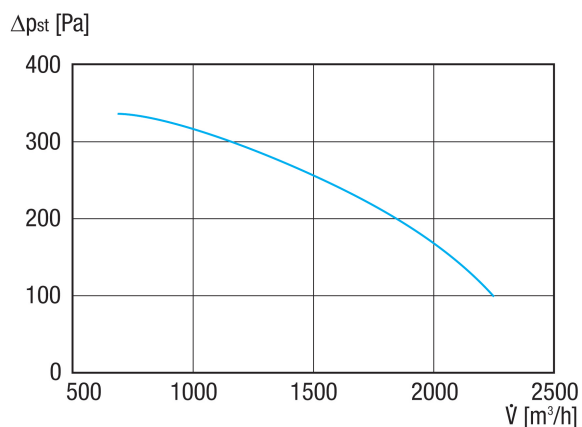

## Short description

Centrifugal blower made of plastic with circular air outlet, 4-pole, size 310, connection diameter 250 mm, three-phase AC, explosion-proof, medium: gas

## Technical data

Air flow volume	2.250 m³/h
Rotating speed	1.440 1/min
Impeller type	radial
Speed controllable	✓
Reversing capacity	–
Type of voltage	Three-phase AC
Rated voltage	400 V
Frequency	50 Hz
Nominal output	250 W
I <sub>nom</sub>	0,8 A
Degree of protection	IP 55
Insulation class	F
Pole-changeable	–
Installation site	Duct connection
Installation position	Horizontal
Housing material	Plastic, polyethylene
Impeller material	Plastic, polypropylene
Colour	Black
Weight	45 kg
Weight including packaging	68 kg
Connection diameter	250 mm
Size	310
Width	530 mm
Height	640 mm
Depth	560 mm
Width with packaging	1.200 mm
Height with packaging	800 mm
Depth with packaging	790 mm
EX designation in accordance with the ATEX Directive	Ex II 3 G

## Sound power level in octave range

	63 Hz	125 Hz	250 Hz	500 Hz	1 kHz	2 kHz	4 kHz	8 kHz	Total
<b>L<sub>WA5, S5</sub></b> <b>(dB(A))</b>	49,5	61,6	70,1	70,5	72,7	68,9	60,7	50,6	77

L<sub>WA5</sub>= free inlet sound power level in dB.

## Characteristic curve