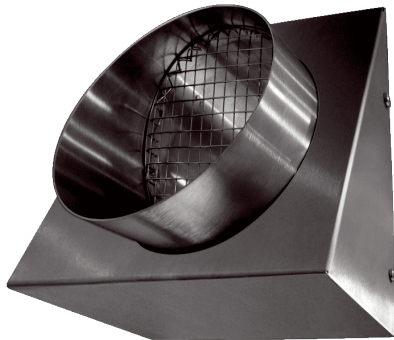

# KW-FL-31E

## Short description

Outgoing air wall connection, DN 315, colour brushed stainless steel

## Technical data

Air direction	Outgoing air
Installation site	Outside wall
Material	Stainless steel (V2A)
Colour	Stainless steel, brushed
Weight	5,7 kg
Weight including packaging	6,704 kg
Nominal size	315 mm
Width	440 mm
Height	490 mm
Depth	210 mm
Width with packaging	525 mm
Height with packaging	320 mm
Depth with packaging	460 mm
Packing unit	1 piece
Range	K
GTIN (EAN)	4012799443759