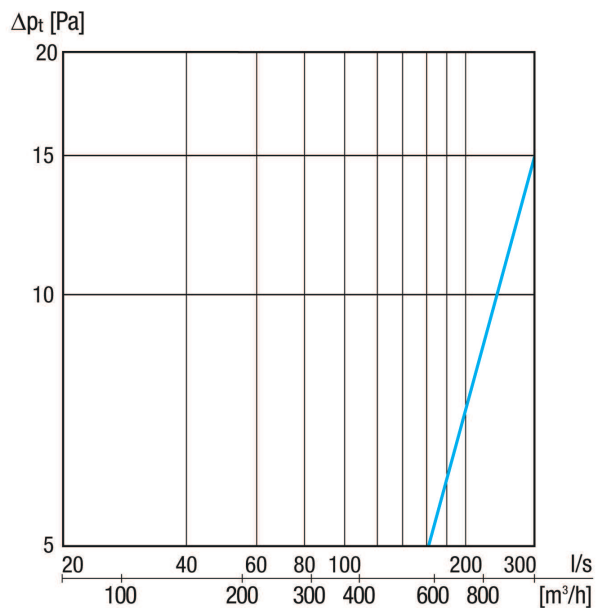

## Technical data

Air direction	Outgoing air
Installation site	Outside wall
Material	Stainless steel (V2A)
Colour	Stainless steel, brushed
Weight	5,7 kg
Weight including packaging	6,704 kg
Nominal size	315 mm
Width	440 mm
Height	490 mm
Depth	210 mm
Width with packaging	525 mm
Height with packaging	320 mm
Depth with packaging	460 mm
Packing unit	1 piece
Range	K
GTIN (EAN)	4012799443759

## Characteristic curve