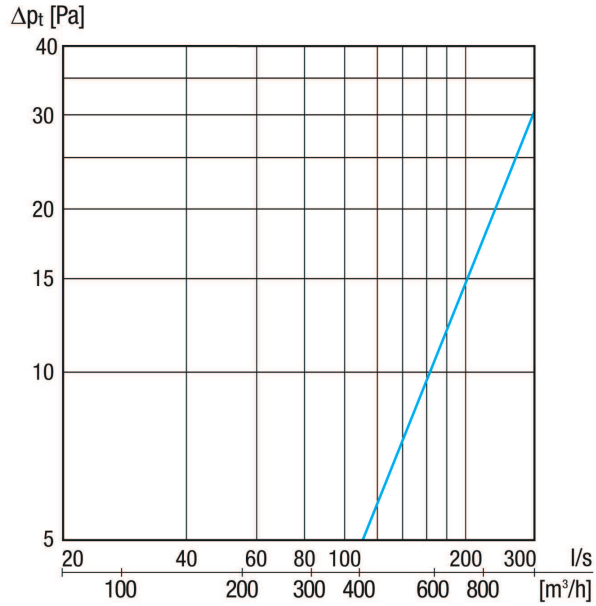

## Technical data

Air direction	Outgoing air
Installation site	Outside wall
Material	Stainless steel (V2A)
Colour	Stainless steel, brushed
Weight	5,1 kg
Weight including packaging	5,8 kg
Nominal size	250 mm
Width	340 mm
Height	380 mm
Depth	175 mm
Width with packaging	390 mm
Height with packaging	430 mm
Depth with packaging	250 mm
Packing unit	1 piece
Range	K
GTIN (EAN)	4012799443735

## Characteristic curve