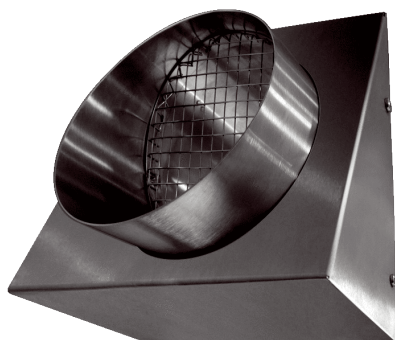

# KW-FL 25E

## Short description

Outgoing air wall connection, DN 250, colour brushed stainless steel

## Technical data

Air direction	Outgoing air
Installation site	Outside wall
Material	Stainless steel (V2A)
Colour	Stainless steel, brushed
Weight	5,1 kg
Weight including packaging	5,8 kg
Nominal size	250 mm
Width	340 mm
Height	380 mm
Depth	175 mm
Width with packaging	390 mm
Height with packaging	430 mm
Depth with packaging	250 mm
Packing unit	1 piece
Range	K
GTIN (EAN)	4012799443735