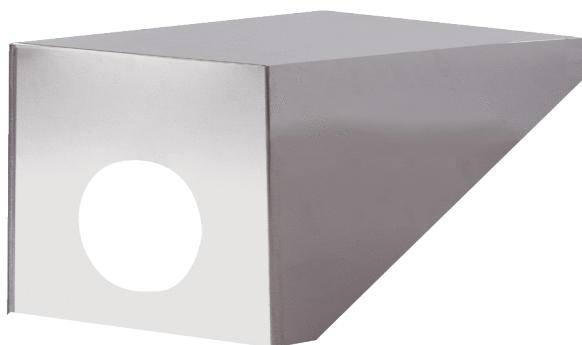

PP 45 DH 25-30

Short description

Roof cowl for PP 45 roof outlet, roof angles of 25°-30°

Article number 0093.1318

Technical data

Material	Titanium zinc
Weight	3,66 kg
Roof incline	25 ° - 30 °
Width	360 mm
Height	355 mm
Depth	780 mm
Packing unit	1 piece
Suitable for products	PP 45 DER 25-35
Range	K
GTIN (EAN)	4012799991830

Dimensioned drawing [mm]