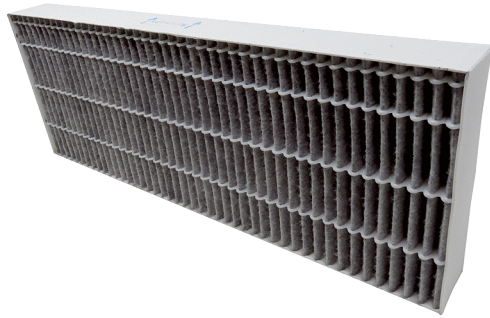

RB-AKF

Short description

Replacement active carbon air filter for the Reco-Boxx-Comfort centralised ventilation unit, filter class F7/activated carbon, 1 piece. To be used with the RB-ESR push-in frame, Aerex predecessor Art. No.: 0043.0057

Article number 0043.1602

Technical data

Installation position	vertical / horizontal
Material	Polyester
Weight	0,5 kg
Weight including packaging	0,56 kg
Type of filter	Active charcoal filter
Filter class	ePM1 ≥ 50%
Width	470 mm
Height	50 mm
Depth	170 mm
Width with packaging	473 mm
Height with packaging	52 mm
Depth with packaging	175 mm
Packing unit	1 piece
Suitable for products	RBC
Range	X
GTIN (EAN)	4012799322887