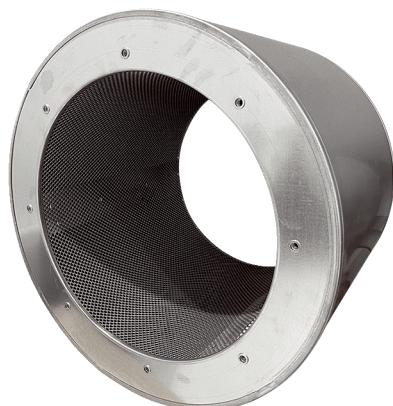

RSI 71/1000

Short description

Tubular sound absorber without baffle, length 710 mm, DN 710

Article number 0073.0100

Technical data

Installation site	Fans
Material	Sheet steel, galvanised
Colour	Silver
Weight	35 kg
Weight including packaging	35 kg
Nominal size	710 mm
Width	870 mm
Height	870 mm
Depth	710 mm
Width with packaging	870 mm
Height with packaging	870 mm
Depth with packaging	710 mm
Insertion loss at 63 Hz	1 dB
Insertion loss at 125 Hz	1 dB
Insertion loss at 250 Hz	5 dB
Insertion loss at 500 Hz	12 dB
Insertion loss at 1 kHz	9 dB
Insertion loss at 2 kHz	7 dB
Insertion loss at 4 kHz	5 dB
Insertion loss at 8 kHz	5 dB
Total insertion loss	
Insertion loss note	
Packing unit	1 piece
Range	C
GTIN (EAN)	4012799731009