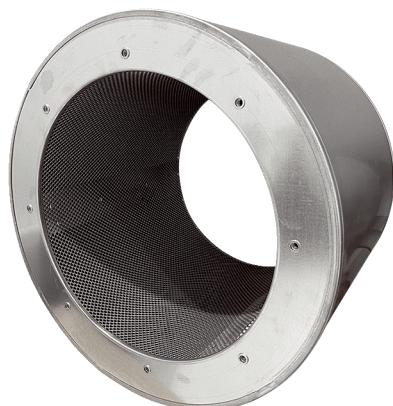

RSI 71/1500

Short description

Tubular sound absorber without baffle, length 1065 mm, DN 710

Article number 0073.0101

Technical data

Installation site	Fans
Material	Sheet steel, galvanised
Colour	Silver
Weight	49 kg
Weight including packaging	49 kg
Nominal size	710 mm
Width	870 mm
Height	870 mm
Depth	1.065 mm
Width with packaging	870 mm
Height with packaging	870 mm
Depth with packaging	1.065 mm
Insertion loss at 63 Hz	2 dB
Insertion loss at 125 Hz	2 dB
Insertion loss at 250 Hz	7 dB
Insertion loss at 500 Hz	18 dB
Insertion loss at 1 kHz	11 dB
Insertion loss at 2 kHz	9 dB
Insertion loss at 4 kHz	6 dB
Insertion loss at 8 kHz	7 dB
Total insertion loss	
Insertion loss note	
Packing unit	1 piece
Range	C
GTIN (EAN)	4012799731016

RSI 71/1500

Dimensioned drawing [mm]