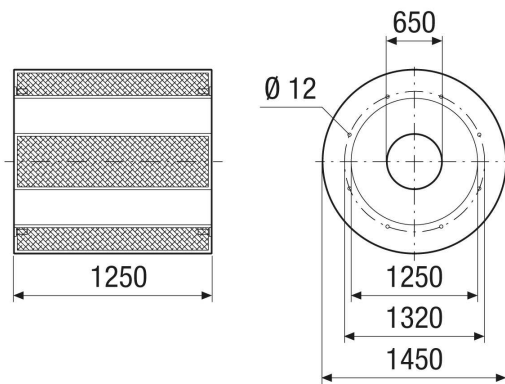

RSKI 125/1000

Short description

Duct silencer with baffle, length 1250 mm, DN 1250

Article number 0073.0256

Technical data

Installation site	Fans
Material	Sheet steel, galvanised
Colour	Silver
Weight	193 kg
Weight including packaging	193 kg
Nominal size	1.250 mm
Width	1.450 mm
Height	1.450 mm
Depth	1.250 mm
Width with packaging	1.450 mm
Height with packaging	1.450 mm
Depth with packaging	1.250 mm
Insertion loss at 63 Hz	4 dB
Insertion loss at 125 Hz	7 dB
Insertion loss at 250 Hz	12 dB
Insertion loss at 500 Hz	18 dB
Insertion loss at 1 kHz	19 dB
Insertion loss at 2 kHz	10 dB
Insertion loss at 4 kHz	6 dB
Insertion loss at 8 kHz	6 dB
Total insertion loss	
Insertion loss note	
Packing unit	1 piece
Range	C
GTIN (EAN)	4012799732563

RSKI 125/1000

Dimensioned drawing [mm]

M12 thread