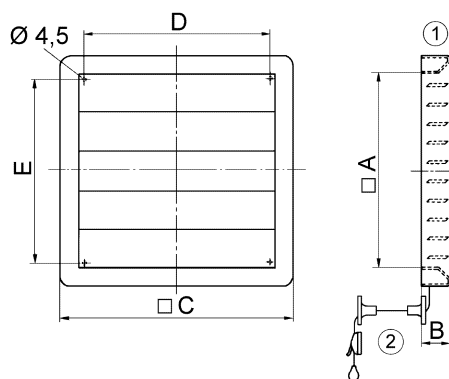

RS 60

Short description

Shutter, manual operation, DN 600

Article number 0151.0345

Technical data

Air direction	Ventilation and air extraction
Installation	outside
Installation site	Wall
Installation position	vertical / horizontal
Material	Synthetic material, weather and UV resistant
Colour	Traffic white, similar to RAL 9016
Lamella colour	Silver grey
Weight	3,7 kg
Type of shutter	electrical / manual
Nominal size	600 mm
Width	684 mm
Height	684 mm
Depth	42 mm
Ambient temperature	60 °C
Packing unit	1 piece
Range	C
GTIN (EAN)	4012799513452

RS 60

Characteristic curve Pressure losses

- ① RS 20
- ② RS 25
- ③ RS 30
- ④ RS 35
- ⑤ RS 40
- ⑥ RS 45
- ⑦ RS 50
- ⑧ RS 60

Dimensioned drawing [mm]

A	B	C	D	E
622	42	684	615	598

- ① Manually adjustable
- ② Pulley for pull cord