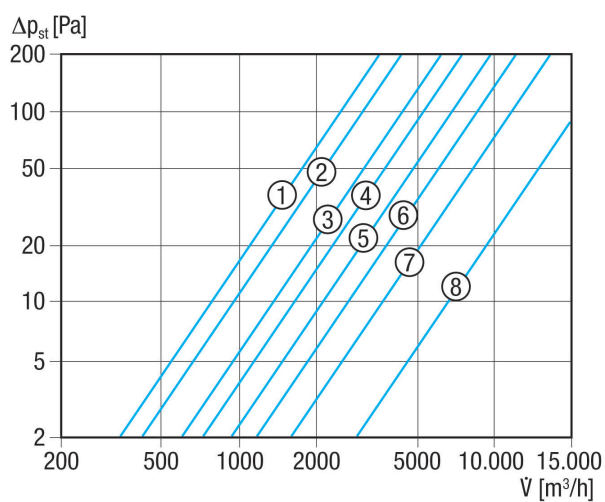

RS 60

Short description

Shutter, manual operation, DN 600

Article number 0151.0345

Technical data

Air direction	Ventilation and air extraction
Installation	outside
Installation site	Wall
Installation position	vertical / horizontal
Material	Synthetic material, weather and UV resistant
Colour	Traffic white, similar to RAL 9016
Lamella colour	Silver grey
Weight	3,7 kg
Type of shutter	electrical / manual
Nominal size	600 mm
Width	684 mm
Height	684 mm
Depth	42 mm
Ambient temperature	60 °C
Packing unit	1 piece
Range	C
GTIN (EAN)	4012799513452

RS 60

Characteristic curve Pressure losses

- ① RS 20
- ② RS 25
- ③ RS 30
- ④ RS 35
- ⑤ RS 40
- ⑥ RS 45
- ⑦ RS 50
- ⑧ RS 60

Dimensioned drawing [mm]

A	B	C	D	E
622	42	684	615	598

- ① Manually adjustable
- ② Pulley for pull cord