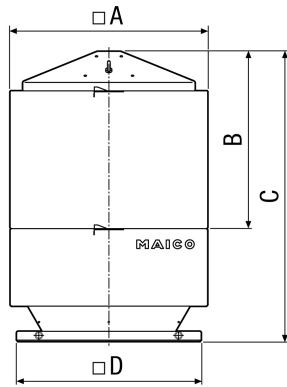

## Technical data

Loss of pressure	20 Pa
Installation site	Roof
Housing material	Sheet steel, galvanised
Weight	26 kg
Weight including packaging	34 kg
Suitable for nominal size	250 mm
Width with packaging	645 mm
Height with packaging	510 mm
Depth with packaging	645 mm
Ambient temperature	100 °C
Insertion loss at 63 Hz	
Insertion loss at 125 Hz	4 dB
Insertion loss at 250 Hz	2 dB
Insertion loss at 500 Hz	9 dB
Insertion loss at 1 kHz	12 dB
Insertion loss at 2 kHz	12 dB
Insertion loss at 4 kHz	11 dB
Insertion loss at 8 kHz	1 dB
Total insertion loss	9 dB
Insertion loss note	
Packing unit	1 piece
Range	C
GTIN (EAN)	4012799923879

# SDA 25

Dimensioned drawing [mm]

A	B	C	D
614	546	864	572