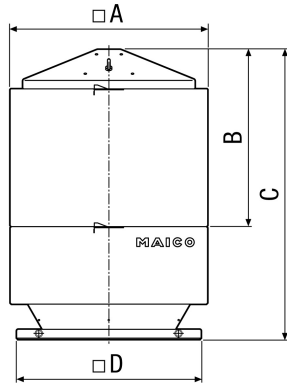

SDA 35

Short description

Exhaust air silencer for ERD 35 and DRD 35 roof fans

Article number 0092.0389

Technical data

Installation site	Roof
Housing material	Sheet steel, galvanised
Weight	52 kg
Suitable for nominal size	355 mm
Ambient temperature	100 °C
Insertion loss at 63 kHz	
Insertion loss at 125 kHz	7 dB
Insertion loss at 250 kHz	4 dB
Insertion loss at 500 kHz	13 dB
Insertion loss at 1 kHz	14 dB
Insertion loss at 2 kHz	12 dB
Insertion loss at 4 kHz	14 dB
Insertion loss at 8 kHz	19 dB
Total insertion loss	10 dB
Insertion loss note	
Packing unit	1 piece
Range	C
GTIN (EAN)	4012799923893

SDA 35

Dimensioned drawing [mm]

A	B	C	D
804	703	1.115	681