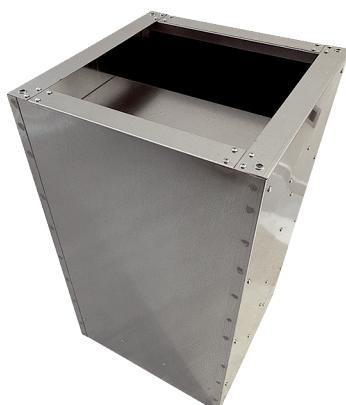

## Short description

Socket sound absorber with shortened baffle, for suction-side sound insulation of roof fans for the combination with VKRI shutter, DN 350

Article number 0073.0036

## Technical data

Installation site	Fans
Material	Sheet steel, galvanised
Colour	Silver
Weight	37 kg
Weight including packaging	37 kg
Nominal size in mm	350
Width	490 mm
Height	750 mm
Depth	490 mm
Width with packaging	490 mm
Height with packaging	750 mm
Depth with packaging	490 mm
Insertion loss at 63 Hz	3 dB
Insertion loss at 125 Hz	5 dB
Insertion loss at 250 Hz	9 dB
Insertion loss at 500 Hz	11 dB
Insertion loss at 1 kHz	19 dB
Insertion loss at 2 kHz	20 dB
Insertion loss at 4 kHz	18 dB
Insertion loss at 8 kHz	14 dB
Total insertion loss	
Insertion loss note	
Packing unit	1 piece
Range	C
GTIN (EAN)	4012799730361