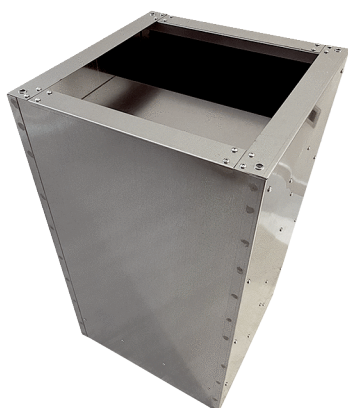

SDVI 50-56

Short description

Socket sound absorber with shortened baffle, for suction-side sound insulation of roof fans for combination with VKRI shutter, DN 500-560

Article number 0073.0038

Technical data

| | |
|----------------------------|-------------------------|
| Installation site | Fans |
| Material | Sheet steel, galvanised |
| Colour | Silver |
| Weight | 42 kg |
| Weight including packaging | 42 kg |
| Nominal size in mm | 500-560 |
| Width | 750 mm |
| Height | 750 mm |
| Depth | 750 mm |
| Width with packaging | 750 mm |
| Height with packaging | 750 mm |
| Depth with packaging | 750 mm |
| Insertion loss at 63 Hz | 4 dB |
| Insertion loss at 125 Hz | 5 dB |
| Insertion loss at 250 Hz | 11 dB |
| Insertion loss at 500 Hz | 15 dB |
| Insertion loss at 1 kHz | 16 dB |
| Insertion loss at 2 kHz | 12 dB |
| Insertion loss at 4 kHz | 9 dB |
| Insertion loss at 8 kHz | 5 dB |
| Total insertion loss | |
| Insertion loss note | |
| Packing unit | 1 piece |
| Range | C |
| GTIN (EAN) | 4012799730385 |