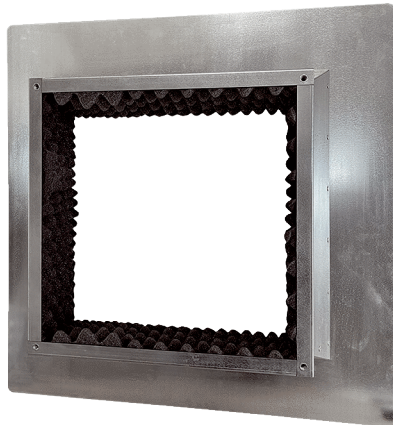

SOFI 80-90

Short description

Insulated flat roof socket for installation of roof fans, DN 800-900

Article number 0073.0067

Technical data

Installation site	Fans
Material	Sheet steel, galvanised
Housing material	Sheet steel, galvanised
Colour	Silver
Weight	56,5 kg
Weight including packaging	56,5 kg
Nominal size in mm	800-900
Width	1.310 mm
Height	300 mm
Depth	1.310 mm
Width with packaging	1.310 mm
Height with packaging	300 mm
Depth with packaging	1.310 mm
Packing unit	1 piece
Range	C
GTIN (EAN)	4012799730675

SOFI 80-90

Dimensioned drawing [mm]

4x M8 threaded hole