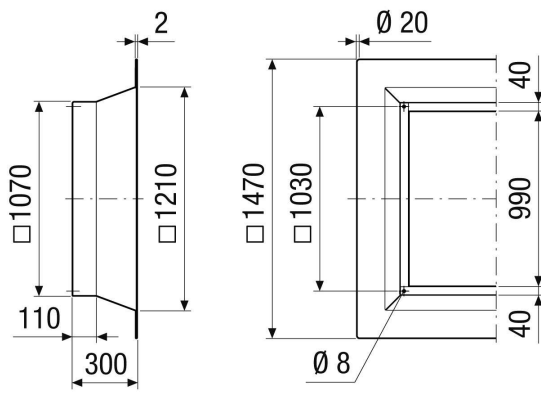

SOFI 80-90

Short description

Insulated flat roof socket for installation of roof fans, DN 800-900

Article number 0073.0067

Technical data

Installation site	Fans
Material	Sheet steel, galvanised
Housing material	Sheet steel, galvanised
Colour	Silver
Weight	56,5 kg
Weight including packaging	56,5 kg
Nominal size in mm	800-900
Width	1.310 mm
Height	300 mm
Depth	1.310 mm
Width with packaging	1.310 mm
Height with packaging	300 mm
Depth with packaging	1.310 mm
Packing unit	1 piece
Range	C
GTIN (EAN)	4012799730675

SOFI 80-90

Dimensioned drawing [mm]

4x M8 threaded hole