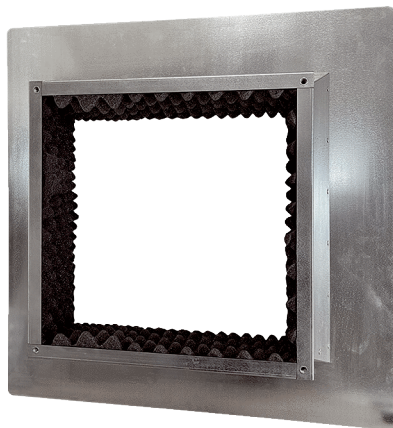

SOFI 80

Short description

Insulated flat roof socket for installation of roof fans, DN 800

Article number 0073.0599

Technical data

Installation site	Fans
Material	Sheet steel, galvanised
Housing material	Sheet steel, galvanised
Colour	Silver
Weight	56,5 kg
Weight including packaging	56,5 kg
Nominal size in mm	800
Width	1.310 mm
Height	300 mm
Depth	1.310 mm
Width with packaging	1.310 mm
Height with packaging	300 mm
Depth with packaging	1.310 mm
Packing unit	1 piece
Range	C
GTIN (EAN)	4012799735991

SOFI 80

Dimensioned drawing [mm]

4x M8 threaded hole