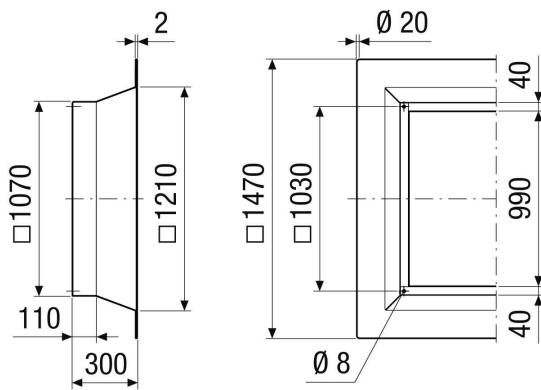

SOFI 80

Short description

Insulated flat roof socket for installation of roof fans, DN 800

Article number 0073.0599

Technical data

Installation site	Fans
Material	Sheet steel, galvanised
Housing material	Sheet steel, galvanised
Colour	Silver
Weight	56,5 kg
Weight including packaging	56,5 kg
Nominal size in mm	800
Width	1.310 mm
Height	300 mm
Depth	1.310 mm
Width with packaging	1.310 mm
Height with packaging	300 mm
Depth with packaging	1.310 mm
Packing unit	1 piece
Range	C
GTIN (EAN)	4012799735991

SOFI 80

Dimensioned drawing [mm]

4x M8 threaded hole