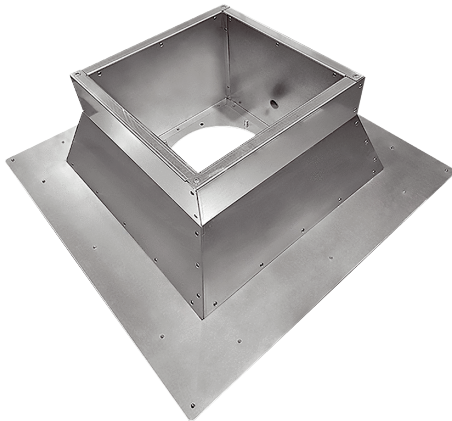

# SOFI v 35

## Short description

Insulated flat roof socket for installation of roof fans, galvanised, DN 350

Article number 0073.0617

## Technical data

Installation site	Fans
Material	Sheet steel, galvanised
Housing material	Sheet steel, galvanised
Colour	Silver
Weight	30 kg
Weight including packaging	30 kg
Nominal size in mm	350
Width	880 mm
Height	300 mm
Depth	880 mm
Width with packaging	880 mm
Height with packaging	300 mm
Depth with packaging	880 mm
Packing unit	1 piece
Range	C
GTIN (EAN)	4012799736172