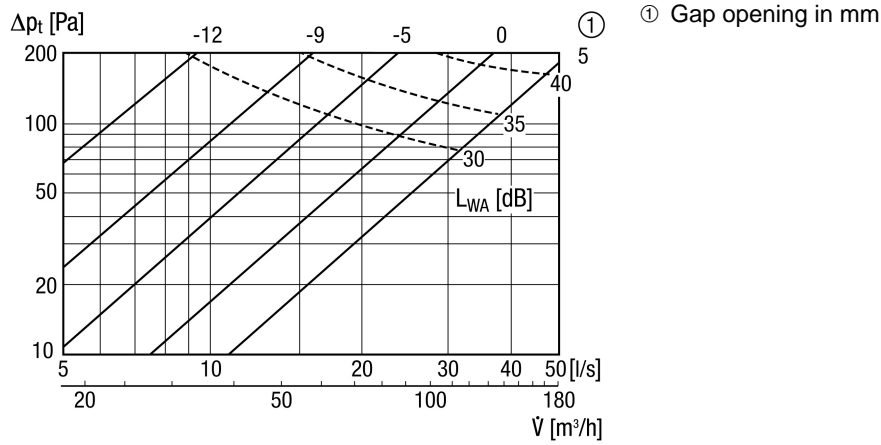

TFA 10

Short description

Disk valve for exhaust air, sheet steel, white, DN 100, for domestic ventilation max. 30 m³/h, EBR-D 10 mounting frame required

Article number 0151.0369

Technical data

Air direction	Air extraction
Max. volumetric flow	30 m ³ /h
Material	Sheet steel, galvanised
Colour	Pure white, similar to RAL 9010, gloss 70
Weight	0,18 kg
Weight including packaging	0,19 kg
Suitable for nominal size	100 mm
Width	130 mm
Height	130 mm
Depth	130 mm
Width with packaging	130 mm
Height with packaging	70 mm
Depth with packaging	130 mm
Packing unit	1 piece
Range	C
GTIN (EAN)	4012799513698

TFA 10

Characteristic curve

Dimensioned drawing [mm]