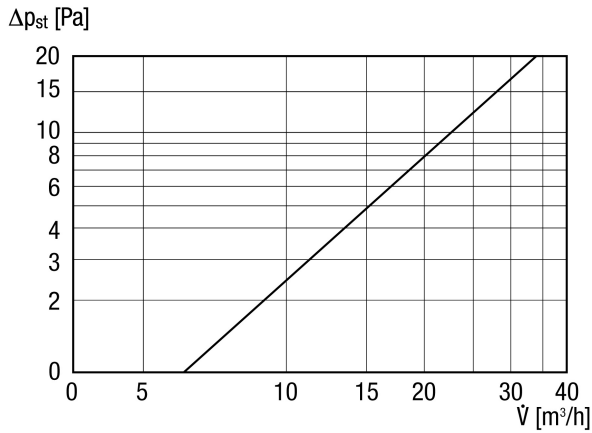

ZE 45 F white

Characteristic curve Pressure losses