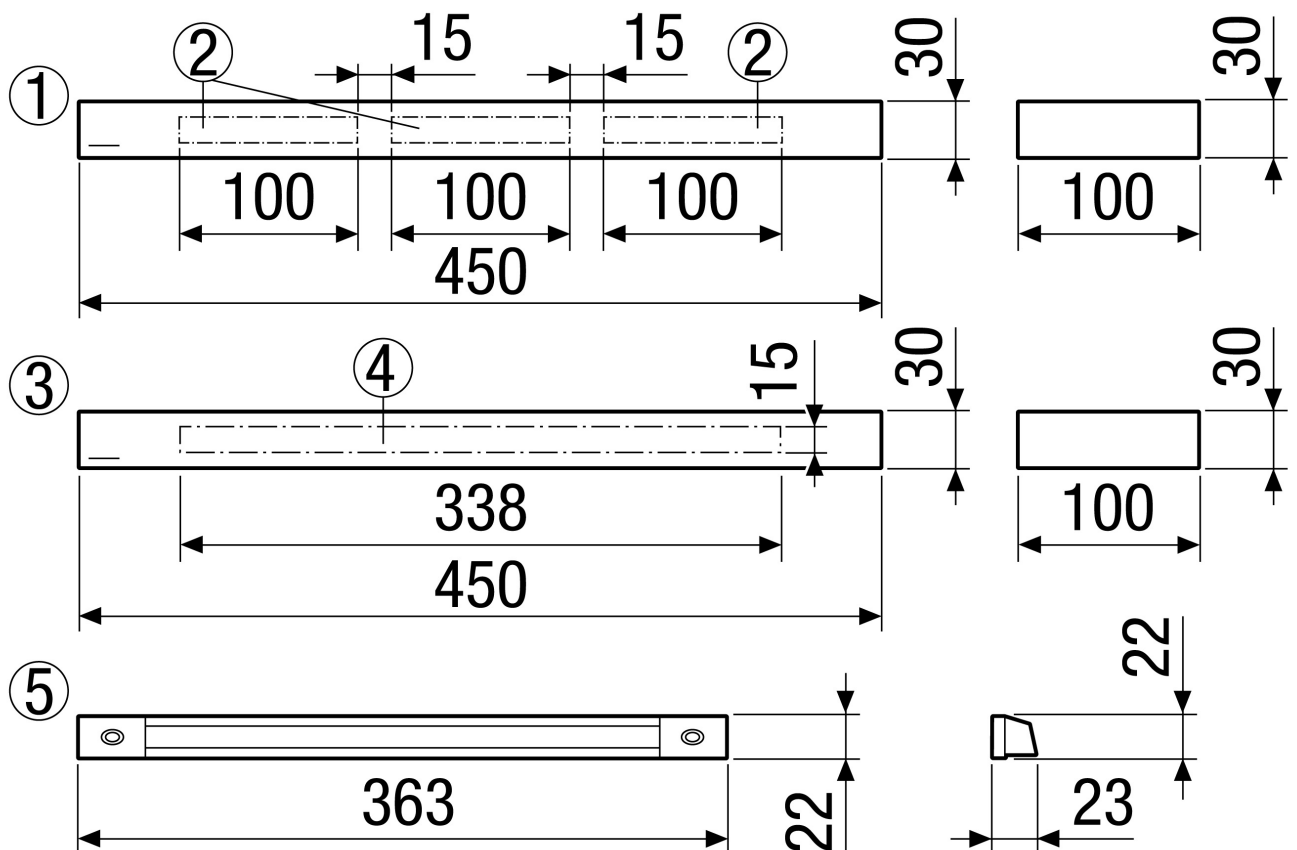

## Technical data

Air direction	Ventilation
Installation site	Window
Material	Aluminium
Colour	Traffic white, similar to RAL 9016
Weight	0,8 kg
Weight including packaging	0,83 kg
Type of filter	Dust filter
Filter class	G2
Type of shutter	manual
Width	450 mm
Height	30 mm
Depth	100 mm
Width with packaging	485 mm
Height with packaging	40 mm
Depth with packaging	135 mm
Ambient temperature	60 °C
Rated max. element normal difference in noise level $D_{n,w}$	40 dB
Sound insulation	Yes
Packing unit	1 piece
Range	K
GTIN (EAN)	4012799520443

## Dimensioned drawing [mm]

- ① Internal part
- ② Slot
- ③ Internal part
- ④ Slot
- ⑤ External grille

ZE 45 F white