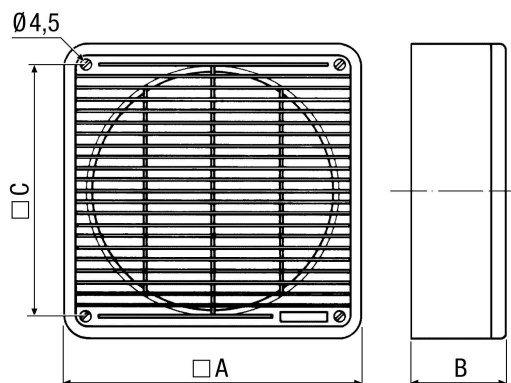

ZFF 40

Short description

Air filter for recessed-mounted and roof fans, filter class G2

Article number 0149.0005

Technical data

Installation	Inside
Installation position	vertical / horizontal
Material	Synthetic material
Colour	Pearl white, similar to RAL 1013
Weight	2,4 kg
Filter class	G2
Suitable for nominal size	350 mm / 400 mm
Width	470 mm
Height	470 mm
Depth	112 mm
Packing unit	1 piece
Range	C
GTIN (EAN)	4012799490050

Dimensioned drawing [mm]

A	B	C
470	112	423