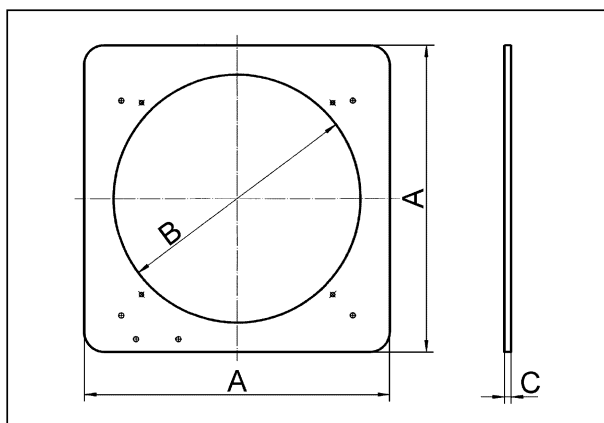

## Technical data

Installation	outside
Installation site	Thin wall
Installation position	vertical / horizontal
Material	Sheet steel, galvanised
Weight	2,9 kg
Suitable for nominal size	600 mm
Width	684 mm
Height	684 mm
Depth	2 mm
Packing unit	1 piece
Range	C
GTIN (EAN)	4012799931997

## Dimensioned drawing [mm]

A	B	C
684	610	2