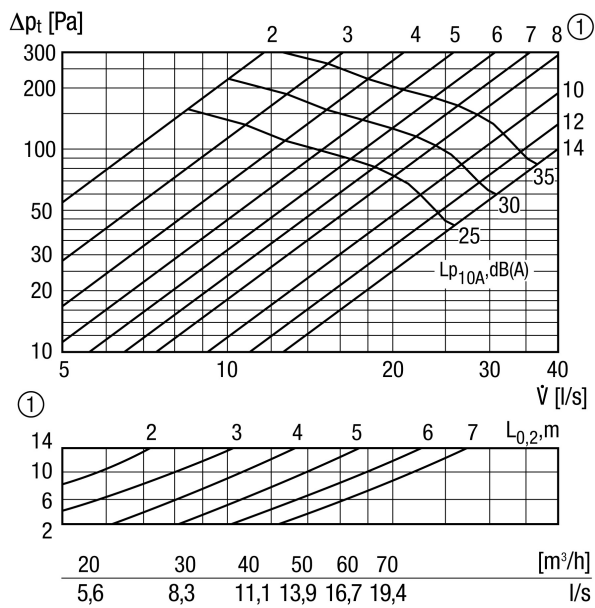

ZWVQ 12

Short description

Supply air valve with blower and sound insulation effect, white powder-coated steel sheet, wall installation, DN 125, for domestic ventilation max. 90 m³/h

Application examples

Living room, Office, Doctor's practice, Day room, New build

Article number 0152.0065

Technical data

Air direction	Ventilation
Max. volumetric flow	90 m ³ /h
Installation	Inside
Installation site	Wall
Material	Sheet steel, galvanised
Colour	White powder-coated, similar to RAL 9010
Weight	0,67 kg
Weight including packaging	0,69 kg
Nominal size	125 mm
Width	218 mm
Height	156 mm
Depth	60 mm
Width with packaging	220 mm
Height with packaging	160 mm
Depth with packaging	90 mm
Packing unit	1 piece
Range	K
GTIN (EAN)	4012799520658

ZWVQ 12

Characteristic curve ZWVQ 12 pressure losses

Dimensioned drawing [mm]

① Connection couplings with rubber seal