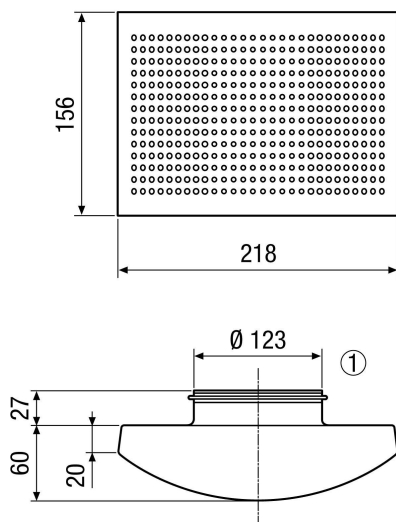

ZWVQ 12

Short description

Supply air valve with blower and sound insulation effect, white powder-coated steel sheet, wall installation, DN 125, for domestic ventilation max. 90 m³/h

Application examples

Living room, Office, Doctor's practice, Day room, New build

Article number 0152.0065

Technical data

Air direction	Ventilation
Max. volumetric flow	90 m ³ /h
Installation	Inside
Installation site	Wall
Material	Sheet steel, galvanised
Colour	White powder-coated, similar to RAL 9010
Weight	0,67 kg
Weight including packaging	0,69 kg
Nominal size	125 mm
Width	218 mm
Height	156 mm
Depth	60 mm
Width with packaging	220 mm
Height with packaging	160 mm
Depth with packaging	90 mm
Packing unit	1 piece
Range	K
GTIN (EAN)	4012799520658

ZWVQ 12

Characteristic curve ZWVQ 12 pressure losses

Dimensioned drawing [mm]

① Connection couplings with rubber seal