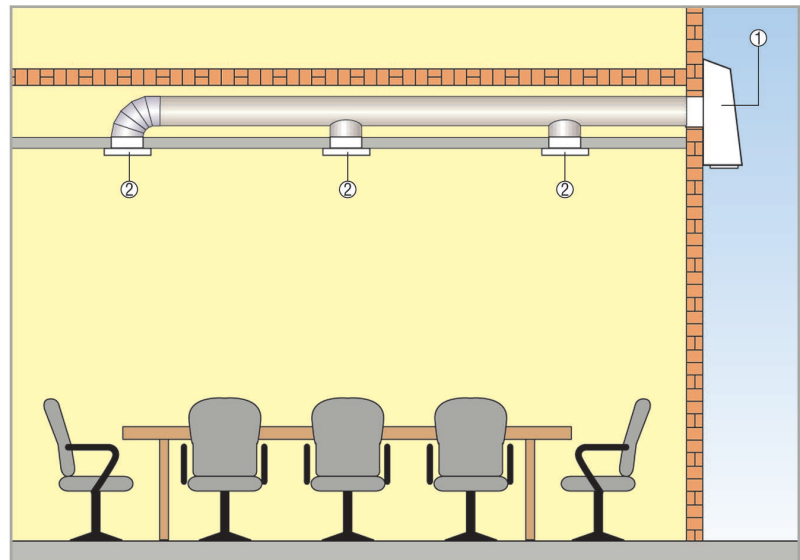

AWV 20 S

AWV exhaust air system with installation on the external wall

- Very quiet. Fan noise is scarcely audible through the external installation of the unit.
- Particularly suitable for redevelopment and retrofitting.
- Quick and low-cost installation. Fan with external grille and shutter.
- Easily removable fan cover, for maintenance and installation.
- Impeller with blades curved to the rear, optimised efficiency, low maintenance costs.