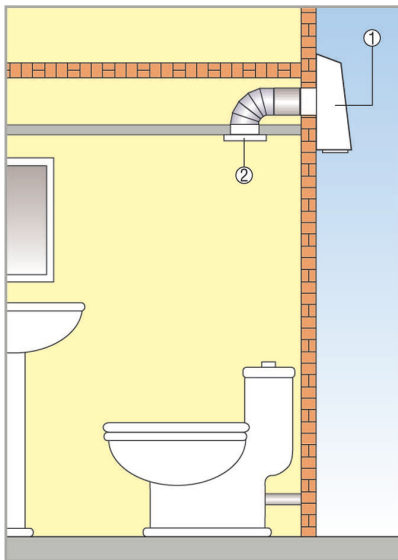

AWV 20 S

AWV exhaust air system with installation on the external wall

- Very quiet. Fan noise is scarcely audible through the external installation of the unit.
- Particularly suitable for redevelopment and retrofitting.
- Quick and low-cost installation. Fan with external grille and shutter.
- Easily removable fan cover, for maintenance and installation.
- Impeller with blades curved to the rear, optimised efficiency, low maintenance costs.

- ① AWV external wall fan
- ② Exhaust air element