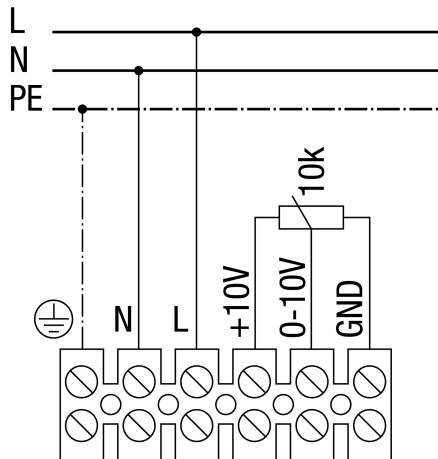

WIRING DIAGRAM

AWV 16 EC

Adjustable speed

WIRING DIAGRAM

AWV 16 EC

Speed adjustable via potentiometer

WIRING DIAGRAM

AWV 16 EC

Maximum speed