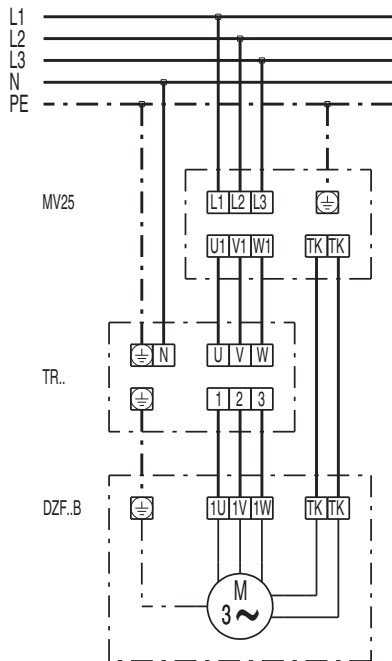

WIRING DIAGRAM

DZF 30/4 B

DZQ/DZS/DZF..B standard (right-hand operation, 1 speed)

SC - Protection contact
TK - Thermal contact

DZQ/DZS/DZF..B standard (left-hand operation, 1 speed)

SC - Protection contact
TK - Thermal contact

WIRING DIAGRAM

DZF 30/4 B

WIRING DIAGRAM

DZF 30/4 B

WIRING DIAGRAM

DZF 30/4 B

WIRING DIAGRAM

DZF 30/4 B