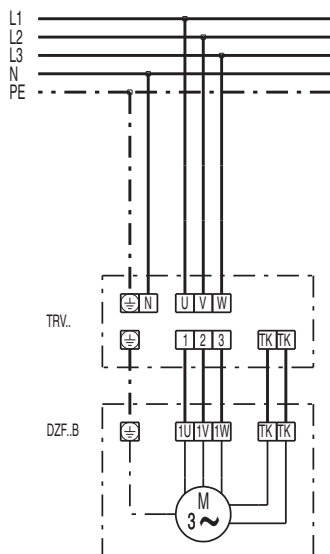

WIRING DIAGRAM

DZF 30/4 B

DZQ/DZS/DZF..B standard (right-hand operation, 1 speed)

SC - Protection contact
TK - Thermal contact

DZQ/DZS/DZF..B standard (left-hand operation, 1 speed)

SC - Protection contact
TK - Thermal contact

WIRING DIAGRAM

DZF 30/4 B

WIRING DIAGRAM

DZF 30/4 B

WIRING DIAGRAM

DZF 30/4 B

WIRING DIAGRAM

DZF 30/4 B