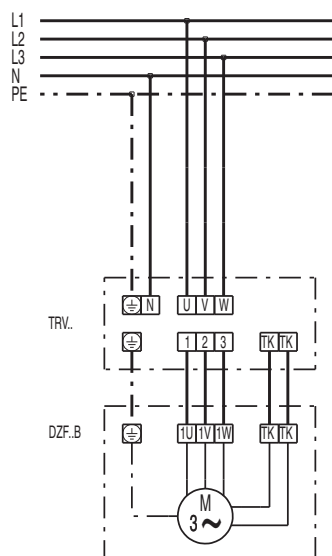

WIRING DIAGRAM

DZF 30/6 B

DZQ/DZS/DZF..B standard (right-hand operation, 1 speed)

SC - Protection contact
TK - Thermal contact

DZQ/DZS/DZF..B standard (left-hand operation, 1 speed)

SC - Protection contact
TK - Thermal contact

WIRING DIAGRAM

DZF 30/6 B

WIRING DIAGRAM

DZF 30/6 B

WIRING DIAGRAM

DZF 30/6 B