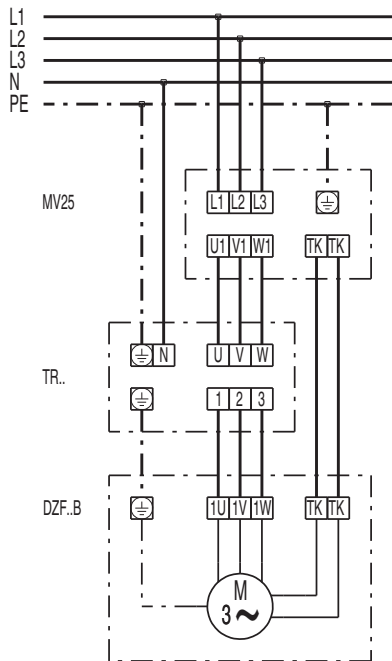

WIRING DIAGRAM

DZF 30/6 B

DZQ/DZS/DZF..B standard (right-hand operation, 1 speed)

SC - Protection contact
TK - Thermal contact

DZQ/DZS/DZF..B standard (left-hand operation, 1 speed)

SC - Protection contact
TK - Thermal contact

WIRING DIAGRAM

DZF 30/6 B

WIRING DIAGRAM

DZF 30/6 B

WIRING DIAGRAM

DZF 30/6 B