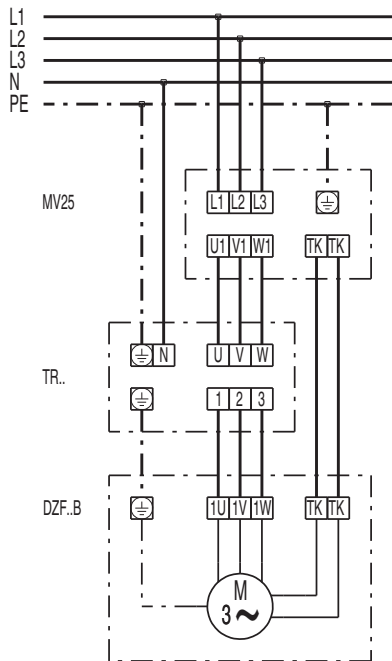

WIRING DIAGRAM

DZF 35/6 B

DZQ/DZS/DZF..B standard (right-hand operation, 1 speed)

SC - Protection contact
TK - Thermal contact

DZQ/DZS/DZF..B standard (left-hand operation, 1 speed)

SC - Protection contact
TK - Thermal contact

WIRING DIAGRAM

DZF 35/6 B

WIRING DIAGRAM

DZF 35/6 B

WIRING DIAGRAM

DZF 35/6 B

WIRING DIAGRAM

DZF 35/6 B