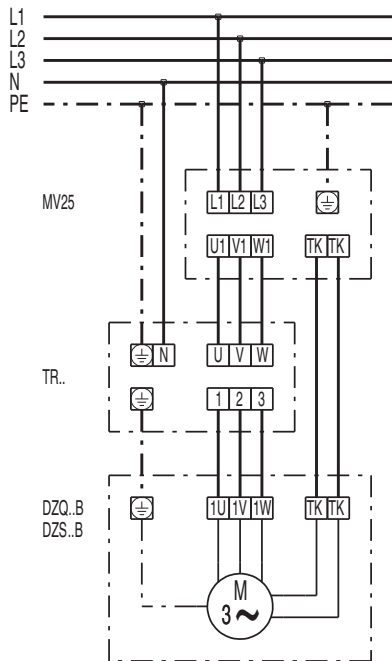

WIRING DIAGRAM

DZQ 30/2 B

DZQ/DZS/DZF..B standard (right-hand operation, 1 speed)

SC - Protection contact
TK - Thermal contact

DZQ/DZS/DZF..B standard (left-hand operation, 1 speed)

SC - Protection contact
TK - Thermal contact

WIRING DIAGRAM

DZQ 30/2 B

WIRING DIAGRAM

DZQ 30/2 B

WIRING DIAGRAM

DZQ 30/2 B

WIRING DIAGRAM

DZQ 30/2 B