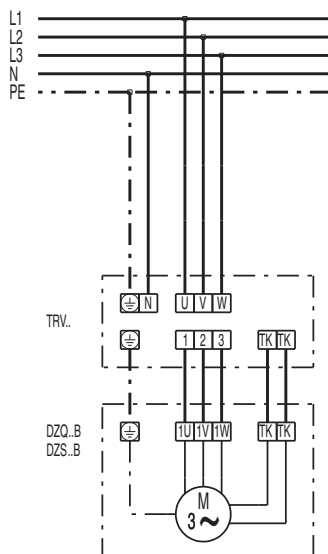

WIRING DIAGRAM

DZQ 30/2 B

DZQ/DZS/DZF..B standard (right-hand operation, 1 speed)

SC - Protection contact
TK - Thermal contact

DZQ/DZS/DZF..B standard (left-hand operation, 1 speed)

SC - Protection contact
TK - Thermal contact

WIRING DIAGRAM

DZQ 30/2 B

WIRING DIAGRAM

DZQ 30/2 B

WIRING DIAGRAM

DZQ 30/2 B

WIRING DIAGRAM

DZQ 30/2 B