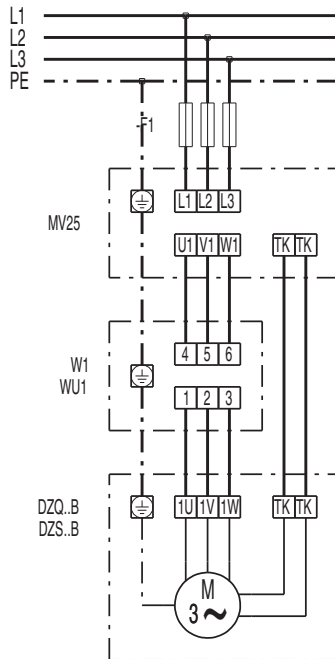

WIRING DIAGRAM

DZQ 30/2 B

DZQ/DZS/DZF..B standard (right-hand operation, 1 speed)

SC - Protection contact
TK - Thermal contact

DZQ/DZS/DZF..B standard (left-hand operation, 1 speed)

SC - Protection contact
TK - Thermal contact

WIRING DIAGRAM

DZQ 30/2 B

WIRING DIAGRAM

DZQ 30/2 B

WIRING DIAGRAM

DZQ 30/2 B

WIRING DIAGRAM

DZQ 30/2 B