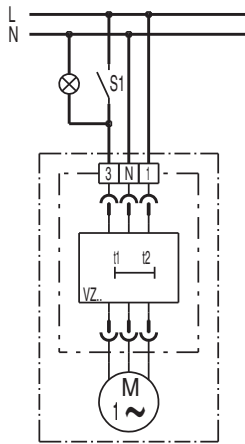

WIRING DIAGRAM

ER-AP 60 VZ

S1 On (after approx. 50 s)
