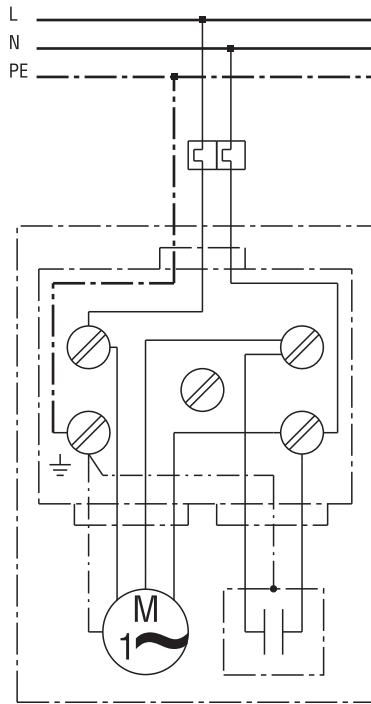

WIRING DIAGRAM

ERM 18 Ex t/60 Hz

WIRING DIAGRAM

ERM 18 Ex t/60 Hz

ERM...E Ex with MVEx...

Main switch supplied by the customer