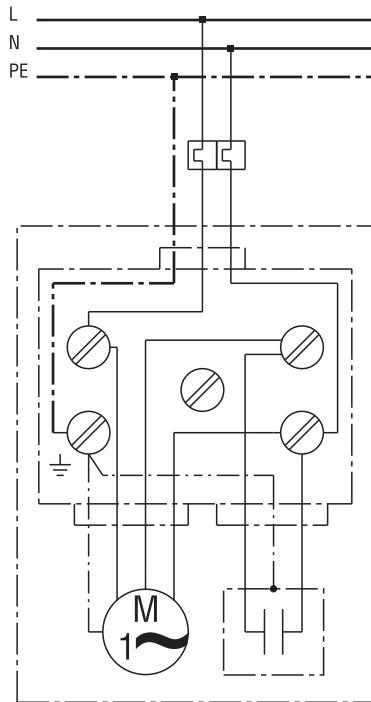

WIRING DIAGRAM

ERM 22 Ex t/60 Hz

WIRING DIAGRAM

ERM 22 Ex t/60 Hz

ERM...E Ex with MVEx...

Main switch supplied by the customer