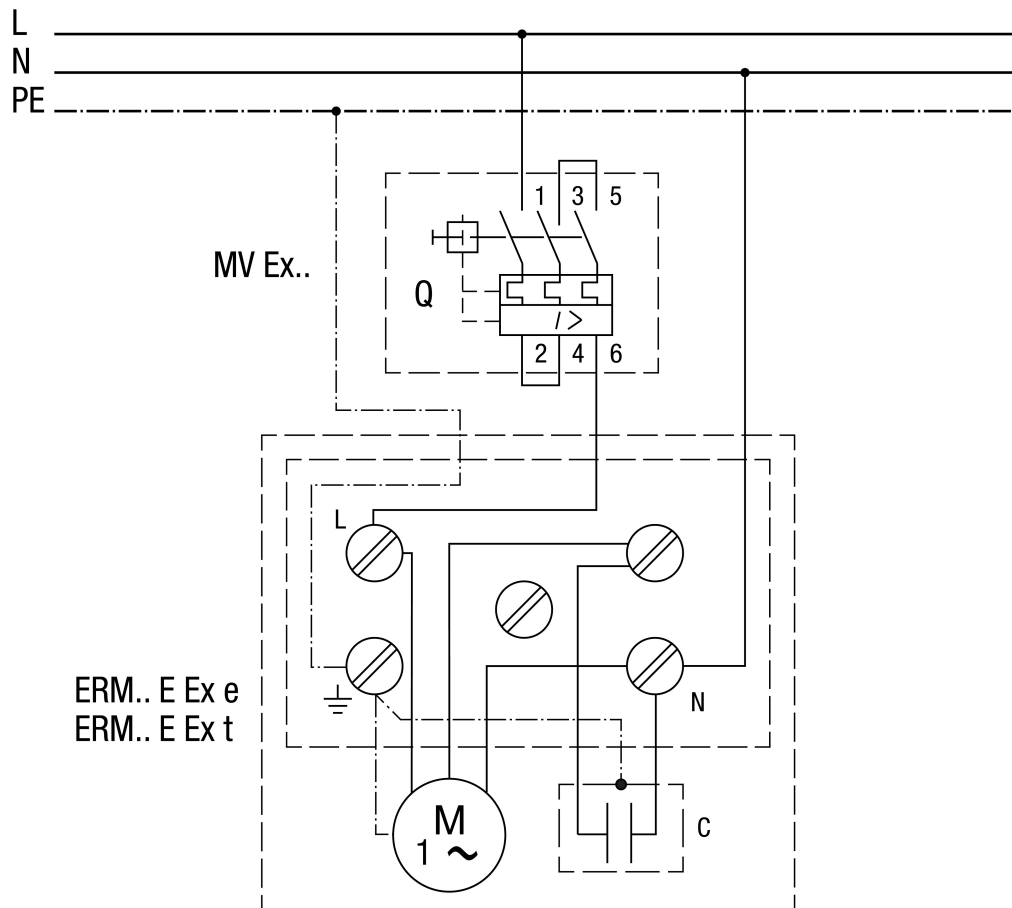

WIRING DIAGRAM

ERM 22 Ex t/60 Hz

WIRING DIAGRAM

ERM 22 Ex t/60 Hz

ERM...E Ex with MVEx...

Main switch supplied by the customer