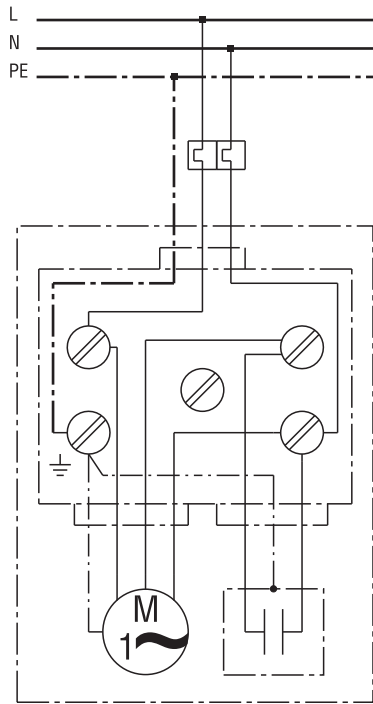

WIRING DIAGRAM

ERM 25 Ex t/60 Hz

WIRING DIAGRAM

ERM 25 Ex t/60 Hz

ERM...E Ex with MVEx...

Main switch supplied by the customer
