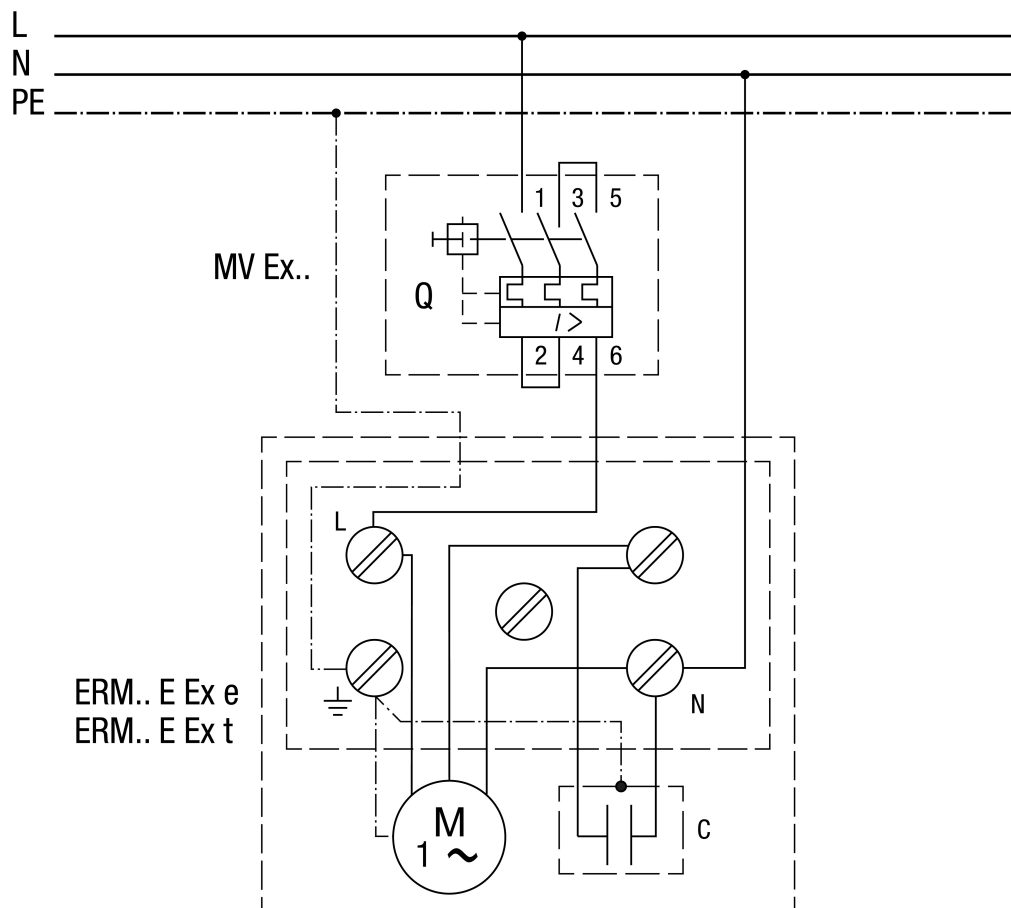

WIRING DIAGRAM

ERM 25 Ex t/60 Hz

WIRING DIAGRAM

ERM 25 Ex t/60 Hz

ERM...E Ex with MVEx...

Main switch supplied by the customer
