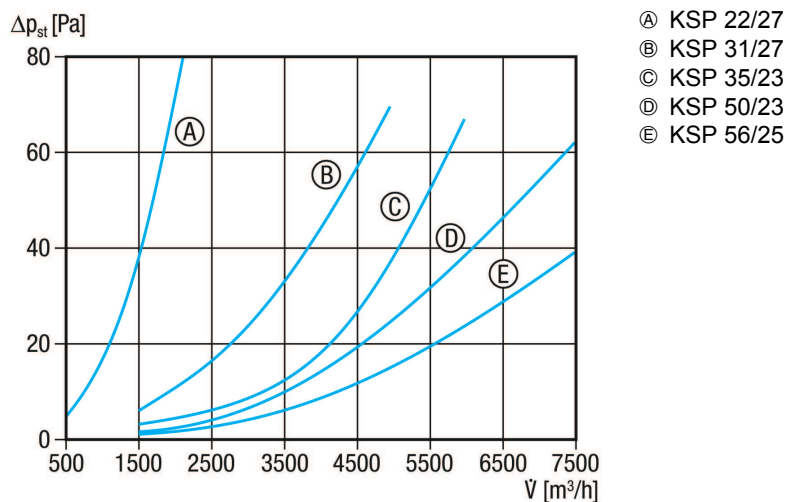

KSP 93/28

Krivulja za KSP 22/27, KSP 31/27, KSP 35/23, KSP 50/23 i KSP 56/25

Crtež s veličinama [mm]